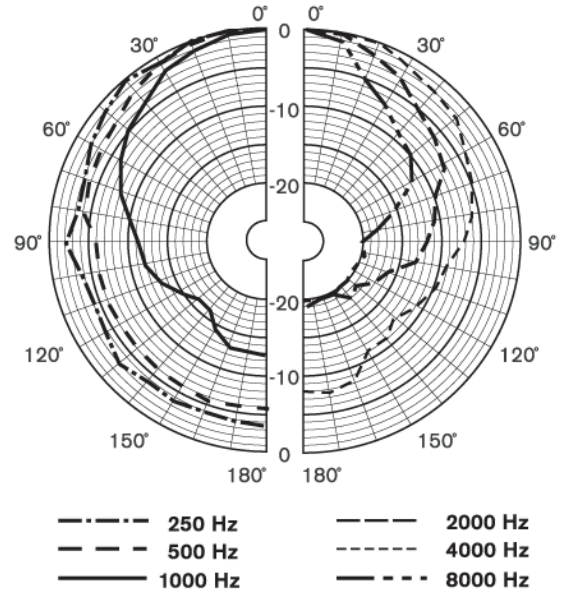

They are available with or without an integral volume control.

Installation/Configuration Notes

Three keyholes in the rear panel are provided for easy and quick wall mounting.

A convenient easy-to-use, 4-pole push-in terminal block is present on the rear panel for on-site wiring. This terminal block has provision for power tapping on the 100 V matching transformer in the cabinet. It allows selection of nominal full-power, half-power or quarter-power radiation (i.e. in 3 dB steps)

Dimensions LB1-UW06-x in mm

Polar diagram horizontal (measured with pink noise)

Circuit diagram LB1-UW06-x

Polar diagram vertical (measured with pink noise)

Circuit diagram LB1-UW06V-x

Frequency response

Parts Included

Mechanical

Connection	4-pole push-in terminal block
Dimensions (H x W x D)	243 x 151 x 141/119 mm (9.5 x 5.9 x 5.6/4.7 inch)
Color	Black (D) or white (L)
Cabinet / Front	Matches RAL 9004 / RAL 9004 (D)
Cabinet / Front	Matches RAL 9010 / RAL 7044 (L)
Weight	0.9 kg