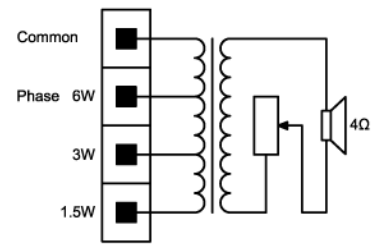

Dimensions LB1-UW06-x in mm

Polar diagram horizontal (measured with pink noise)

Circuit diagram LB1-UW06-x

Polar diagram vertical (measured with pink noise)

Circuit diagram LB1-UW06V-x

Frequency response

Parts Included

Mechanical

Connection	4-pole push-in terminal block
Dimensions (H x W x D)	243 x 151 x 141/119 mm (9.5 x 5.9 x 5.6/4.7 inch)
Color	Black (D) or white (L)
Cabinet / Front	Matches RAL 9004 / RAL 9004 (D)
Cabinet / Front	Matches RAL 9010 / RAL 7044 (L)
Weight	0.9 kg