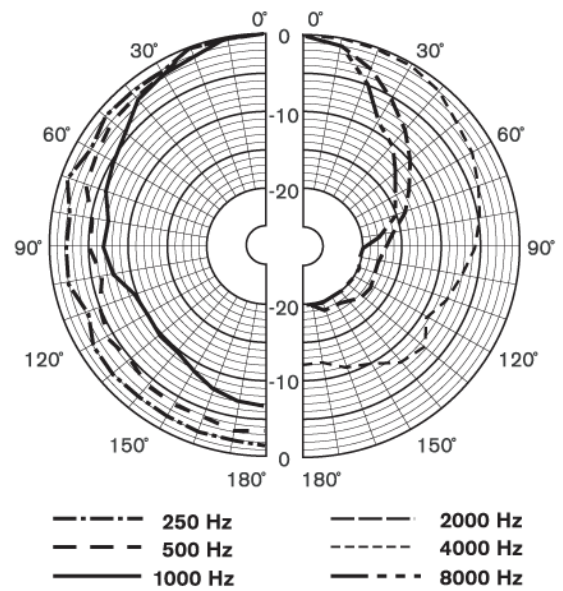

Dimensions LB1-UW06-x in mm

Polar diagram horizontal (measured with pink noise)

Circuit diagram LB1-UW06-x

Polar diagram vertical (measured with pink noise)

Circuit diagram LB1-UW06V-x

Frequency response

Parts Included

Quantity	Component
1	cabinet loudspeaker

Technical Specifications

Electrical*

Maximum Power	9 W
Rated Power	6 W (6-3-1.5 W)
Sound Pressure Level at rated Power / 1 W (at 1 kHz, 1 m)	99 / 91 dB (SPL)
Effective Frequency Range	180 Hz to 20 kHz (-10 dB)
Opening Angle (at 1 kHz / 4 kHz, - 6 dB)	165° / 95°
Rated Input Voltage	100 V
Rated Impedance	1667 ohm

Mechanical

Connection	4-pole push-in terminal block
Dimensions (H x W x D)	243 x 151 x 141/119 mm (9.5 x 5.9 x 5.6/4.7 inch)
Color	Black (D) or white (L)
Cabinet / Front	Matches RAL 9004 / RAL 9004 (D)
Cabinet / Front	Matches RAL 9010 / RAL 7044 (L)
Weight	0.9 kg