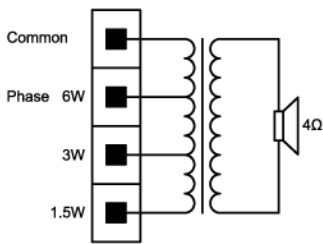

They are available with or without an integral volume control.

Installation/Configuration Notes

Three keyholes in the rear panel are provided for easy and quick wall mounting.

A convenient easy-to-use, 4-pole push-in terminal block is present on the rear panel for on-site wiring. This terminal block has provision for power tapping on the 100 V matching transformer in the cabinet. It allows selection of nominal full-power, half-power or quarter-power radiation (i.e. in 3 dB steps)

Dimensions LB1-UW06-x in mm

Polar diagram horizontal (measured with pink noise)

Circuit diagram LB1-UW06-x

Polar diagram vertical (measured with pink noise)

Circuit diagram LB1-UW06V-x

Frequency response

Parts Included

Mechanical

Connection	4-pole push-in terminal block
Dimensions (H x W x D)	243 x 151 x 141/119 mm (9.5 x 5.9 x 5.6/4.7 inch)
Color	Black (D) or white (L)
Cabinet / Front	Matches RAL 9004 / RAL 9004 (D)
Cabinet / Front	Matches RAL 9010 / RAL 7044 (L)
Weight	0.9 kg