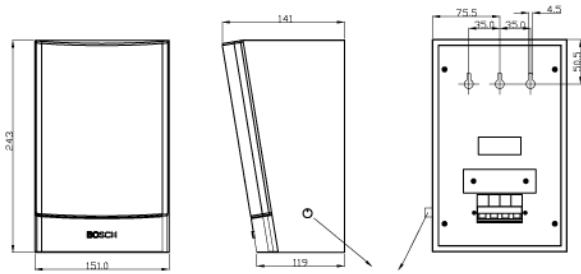

They are available with or without an integral volume control.

Installation/Configuration Notes

Three keyholes in the rear panel are provided for easy and quick wall mounting.

A convenient easy-to-use, 4-pole push-in terminal block is present on the rear panel for on-site wiring. This terminal block has provision for power tapping on the 100 V matching transformer in the cabinet. It allows selection of nominal full-power, half-power or quarter-power radiation (i.e. in 3 dB steps)

Dimensions LB1-UW06-x in mm

Polar diagram horizontal (measured with pink noise)

Circuit diagram LB1-UW06-x

Polar diagram vertical (measured with pink noise)

Circuit diagram LB1-UW06V-x

Frequency response

Parts Included

Mechanical

Connection	4-pole push-in terminal block
Dimensions (H x W x D)	243 x 151 x 141/119 mm (9.5 x 5.9 x 5.6/4.7 inch)
Color	Black (D) or white (L)
Cabinet / Front	Matches RAL 9004 / RAL 9004 (D)
Cabinet / Front	Matches RAL 9010 / RAL 7044 (L)
Weight	0.9 kg