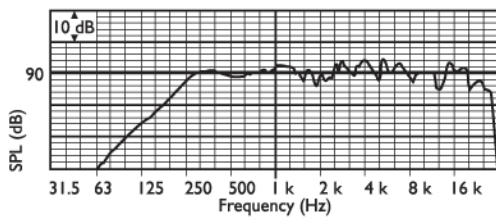

Dimensions LB1-UW06-x in mm

Polar diagram horizontal (measured with pink noise)

Circuit diagram LB1-UW06-x

Polar diagram vertical (measured with pink noise)

Circuit diagram LB1-UW06V-x

Frequency response

Parts Included