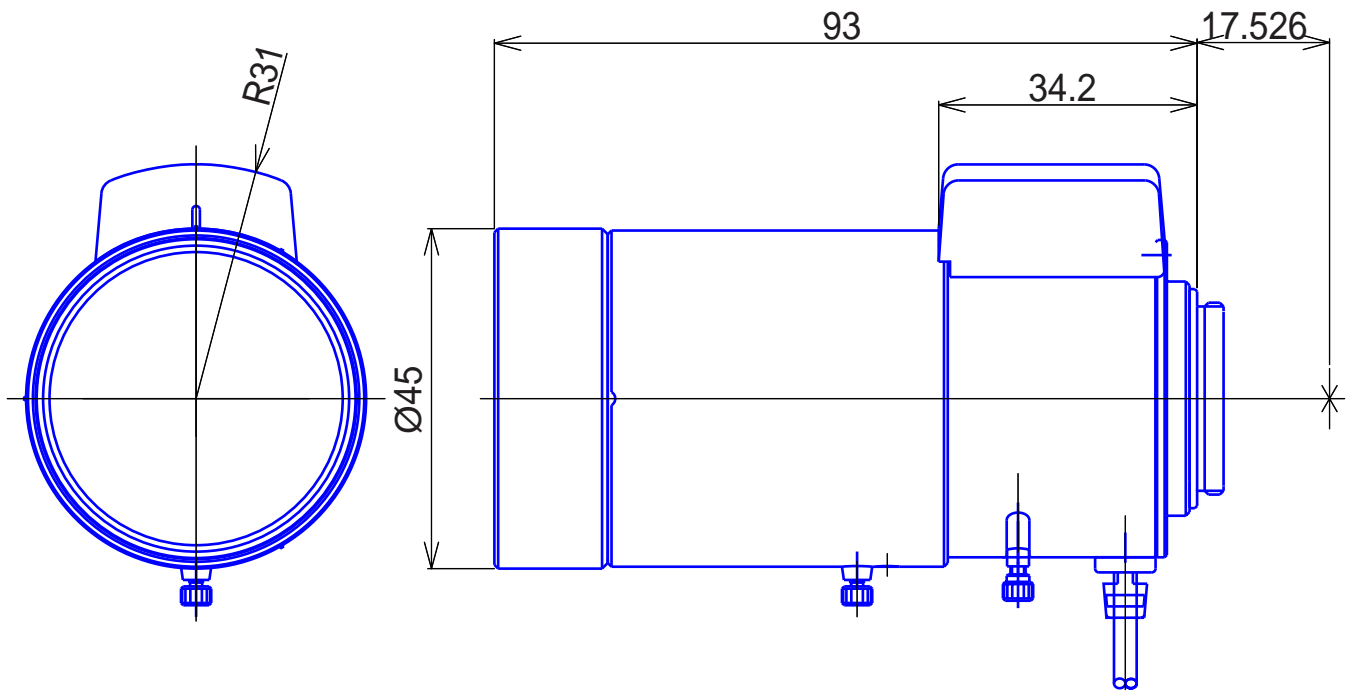

1/2" Format Auto Iris Lenses

Item GADN29090BC4

ITEM NO.		GADN29090BC4	
Focal Length		9 - 90 (mm)	
Iris Range		F1.8 - 360	
Angle of View (H x V x D)	1/2"	41.1° x 30.3° x 52.6° - 4.2° x 3.1° x 5.2°	
MOD		0.3	
Dimension		45 x 54 x 93 (mm)	
Weight		200 (g)	
Mount		CS	
Notes		IR(DAY&NIGHT), DC-DRIVE AUTO IRIS	