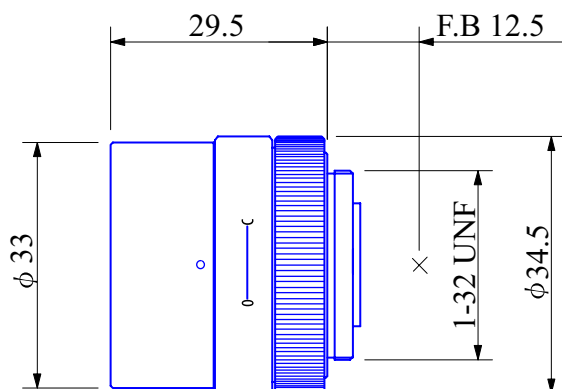

1/3" Format Manual Iris Lenses

Item GMB18012S

ITEM NO.		GMB18012S
Focal Length		8 (mm)
Iris Rnage		F1.2
Angle of View (H x V)	1/3"	34.8° x 25.9°
MOD		0.3 (m)
Dimention		35 x 30 (mm)
Weight		25 (g)
Mount		CS
Notes		-