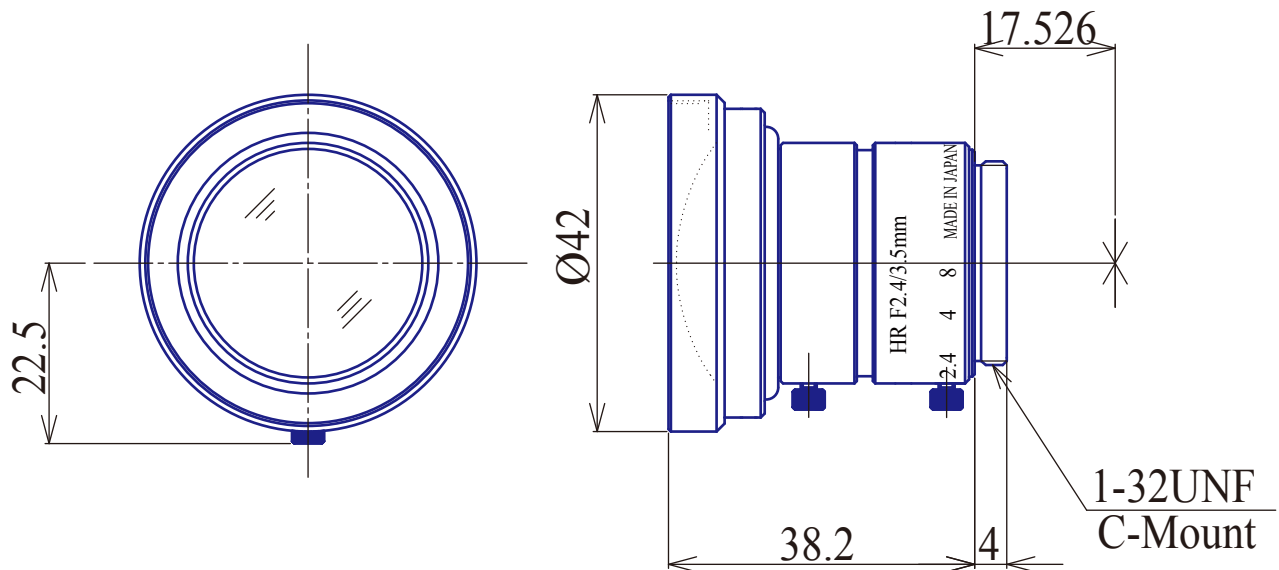

1/2inch Format High Resolution Lenses**Item No.GMHR23524MCN**

ITEM NO.	GMHR23524MCN	
Focal Length	3.5	(mm)
Iris Range	F2.4 - 16	
Angle of View (Hx V)	1/2"	82.4° x 66.9°
MOD	0.1	(m)
Filter Thread	M=40.5 , P=0.5	
Dimension (D x L)	Ø42 x 38.2	(mm)
Weight	75	(g)