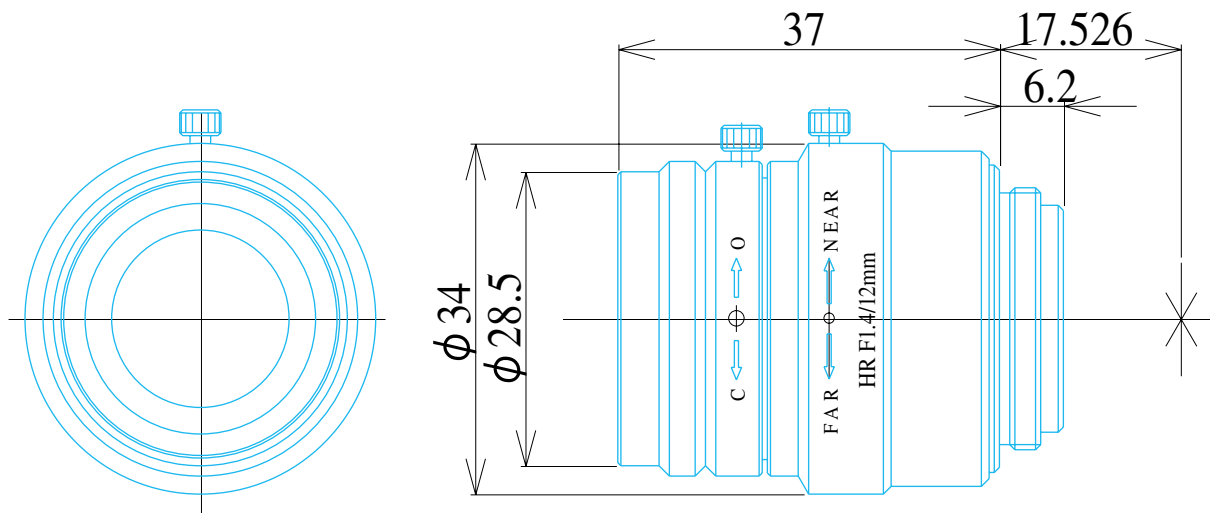

## Item No. GMHR31214MCN

ITEM NO.		GMHR31214MCN
Focal Length		12.0 (mm)
Iris Range		F1.4 - Close
Angle of View ( H x V x D )	1/2"	28.3° x 21.1° x 35.0°
	2/3"	38.3° x 26.2° x 46.8°
MOD		0.15 (m)
Filter Thread		M=27.0 , P=0.5
Dimention ( D x L )		φ 34 x 37 (mm)
Weight		75 (g)