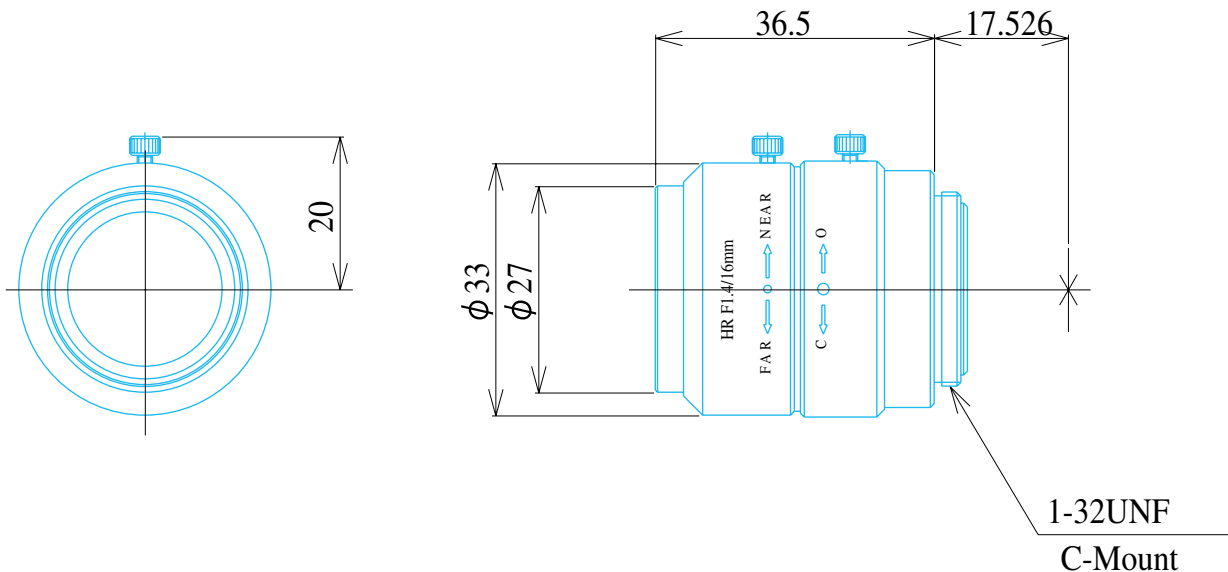

High Resolution Lenses

Item No. GMHR31614MCN

ITEM NO.		GMHR31614MCN
Focal Length		16.0 (mm)
Iris Range		F1.4 - Close
Angle of View (H x V x D)	1/2"	21.80° x 16.40° x 27.00°
	2/3"	30.00° x 22.70° x 37.00°
MOD		0.2 (m)
Filter Thread		M=25.5 , P=0.5
Dimention (D x L)		φ33 x 37.0 (mm)
Weight		85 (g)