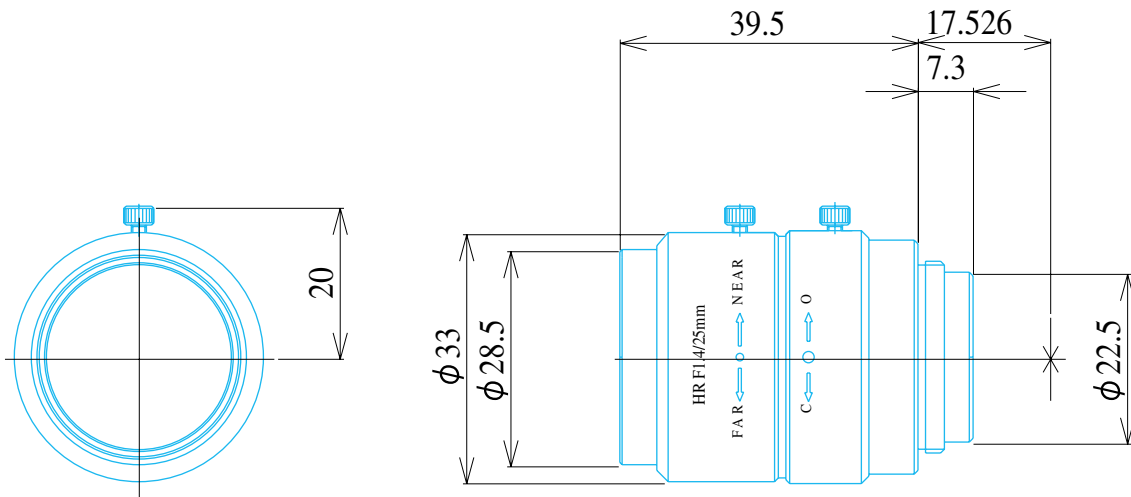

High Resolution Lenses

Item No. GMHR32514MCN

ITEM NO.		GMHR32514MCN
Focal Length		25.0 (mm)
Iris Range		F1.4 - Close
Angle of View (H x V x D)	1/2"	14.00° x 10.50° x 17.50°
	2/3"	19.60° x 14.80° x 24.30°
MOD		0.2 (m)
Filter Thread		M=27.0 , P=0.5
Dimention (D x L)		φ33.0 x 40.0 (mm)
Weight		90 (g)