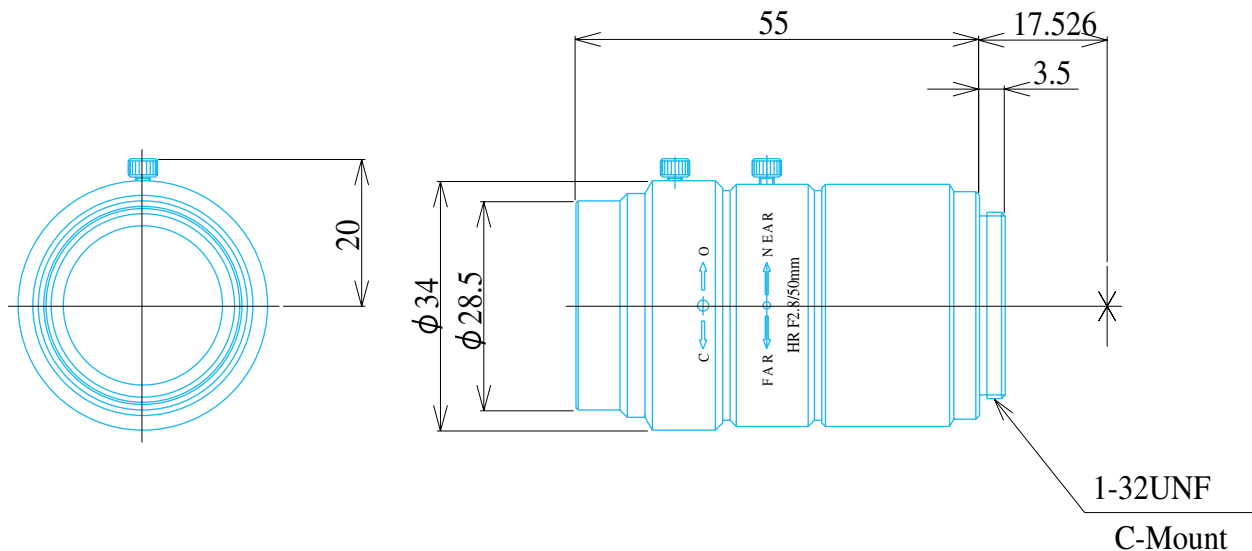

## Item No. GMHR35028MCN

ITEM NO.		GMHR35028MCN	
Focal Length		50.0	(mm)
Iris Range		F2.8 - Close	
Angle of View (H x V x D)	1/2"	7.00° x 5.20° x 8.70°	
	2/3"	9.60° x 7.20° x 11.90°	
MOD		0.2	(m)
Filter Thread		M=27.0 , P=0.5	
Dimention ( D x L )		φ34 x 55.0	(mm)
Weight		95	(g)