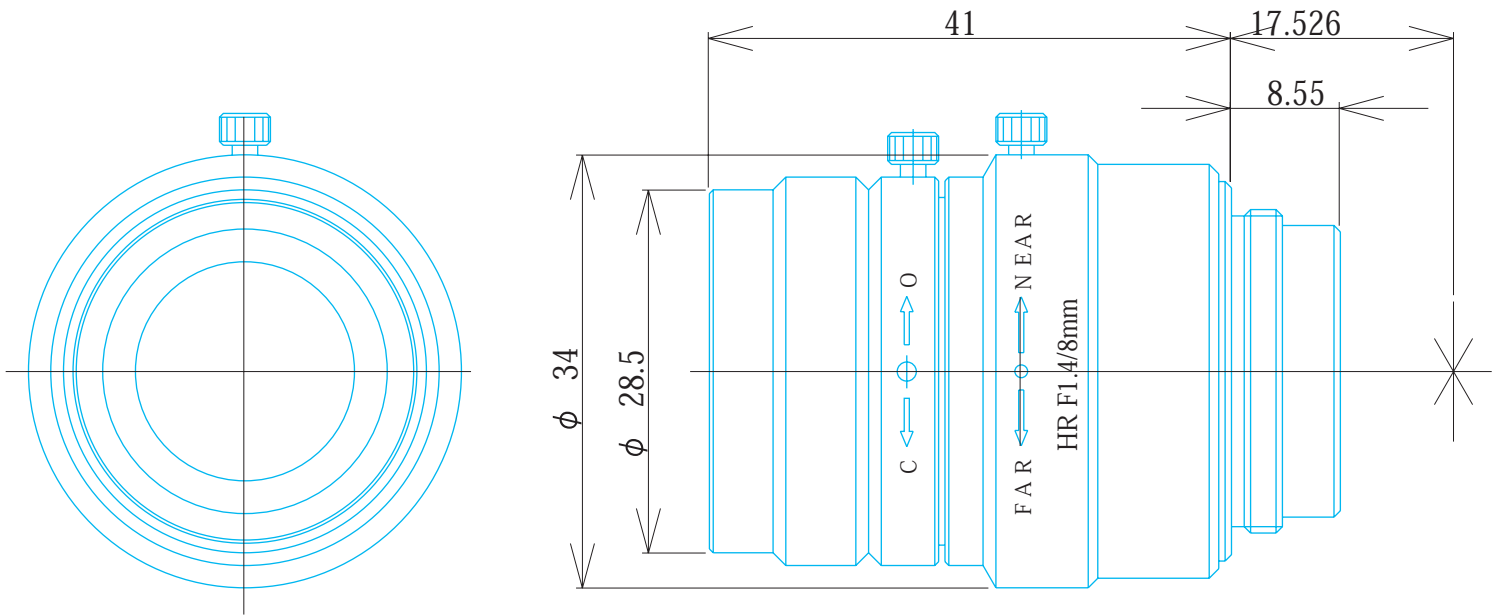

High Resolution Lenses

Item No. GMHR38014MCN

ITEM NO.		GMHR38014MCN
Focal Length		8.0 (mm)
Iris Range		F1.4 - Close
Angle of View (H x V x D)	1/2"	42.6° x 32.5° x 52.1°
	2/3"	56.5° x 43.9° x 67.0°
MOD		0.1 (m)
Filter Thread		M=27, P=0.5
Dimension (D x L)		φ 34 x 41 (mm)
Weight		83 (g)