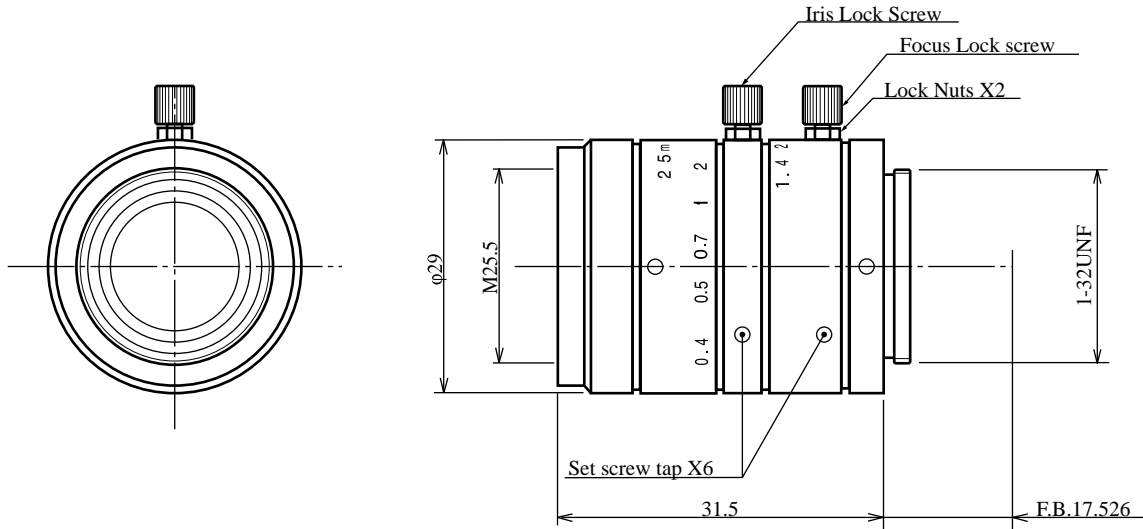

High Resolution Lenses

**Item No. GMTHR32514MCN**

ITEM NO.		GMTHR32514MCN
Focal Length		25.0 (mm)
Iris Range		F1.4 - 16
Angle of View (H x V x D)	1/2"	14.6° x 11.0° x 18.2°
	2/3"	21.1° x 15.1° x 25.0°
MOD		0.25 (m)
Filter Thread		M=25.5 , P=0.5
Dimention ( D x L )		φ 29 x 32 (mm)
Weight		50 (g)
Notes		3megapixel