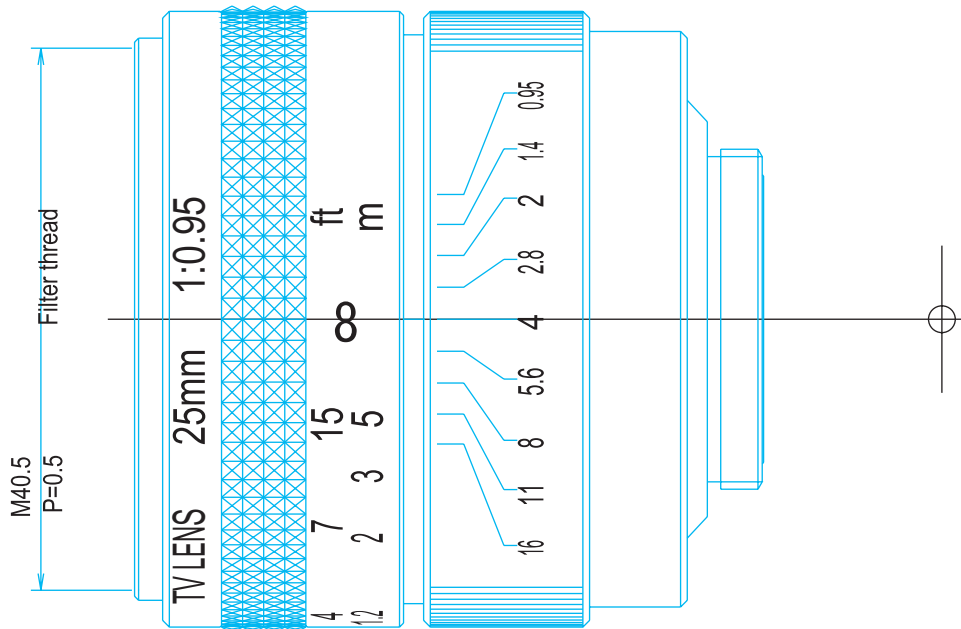

### Item No. GMV42595MC

ITEM NO.		GMV42595MC	
Focal Length		25.0	(mm)
Iris Range		F0.95 - 16	
Angle of View (H x V x D)	1"	28.6 x 21.7 x 35.2	(mm)
			(mm)
MOD		0.4	( m)
Filter Thread		M=40.5 , P=0.5	
Dimention ( D x L )		φ 46 x 47.0	(mm)
Weight		145	( g)