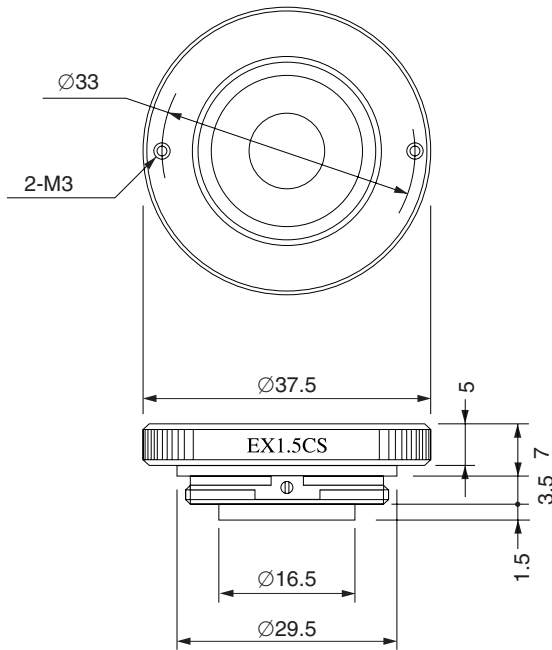

EXTENDER

Increases the focal length of a lens by a factor of 1.5 or 2 times when screwed onto the rear of a lens.

EXTENDERS for CS-MOUNT LENSES

EXTENDER EX1.5CS

EXTENDER EX2CS

EXTENDERS for C-MOUNT LENSES

EXTENDER EX1.5C

EXTENDER EX2C