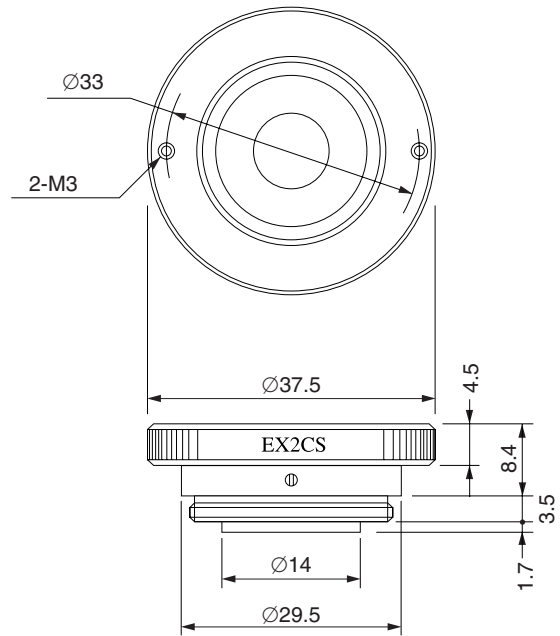

EXTENDER

Increases the focal length of a lens by a factor of 1.5 or 2 times when screwed onto the rear of a lens.

EXTENDERS for CS-MOUNT LENSES

EXTENDER EX1.5CS

EXTENDER EX2CS

EXTENDERS for C-MOUNT LENSES

EXTENDER EX1.5C

EXTENDER EX2C