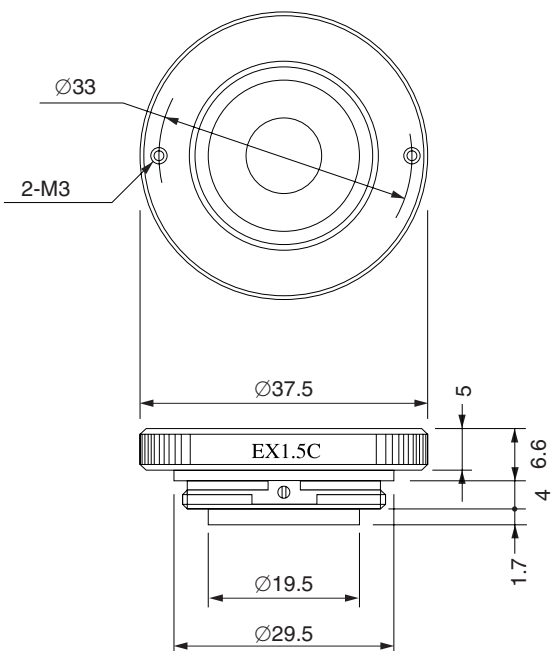

EXTENDER

Increases the focal length of a lens by a factor of 1.5 or 2 times when screwed onto the rear of a lens.

EXTENDERS for CS-MOUNT LENSES

EXTENDER EX1.5CS

EXTENDER EX2CS

EXTENDERS for C-MOUNT LENSES

EXTENDER EX1.5C

EXTENDER EX2C