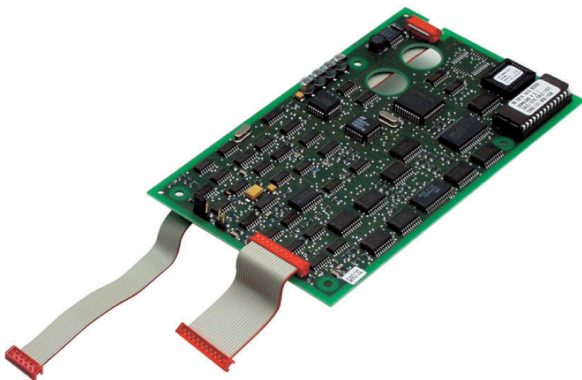

ERSE 10 Interface Extension

The kit extends the BZ 500 LSN by two serial interfaces.

Configuration of extensions on the reverse side of the operating panel

Ordering Information

ERSE 10 Interface Extension
(2 x serial)