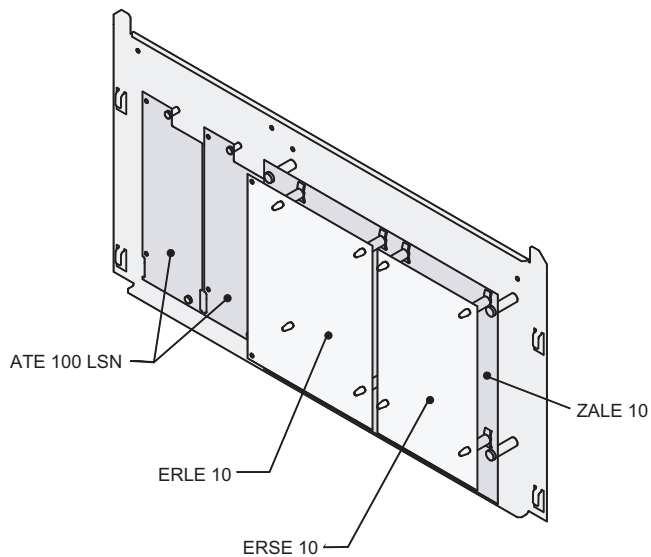

ERSE 10 Interface Extension

The kit extends the BZ 500 LSN by two serial interfaces.

Configuration of extensions on the reverse side of the operating panel

Ordering Information

ERSE 10 Interface Extension
(2 x serial)