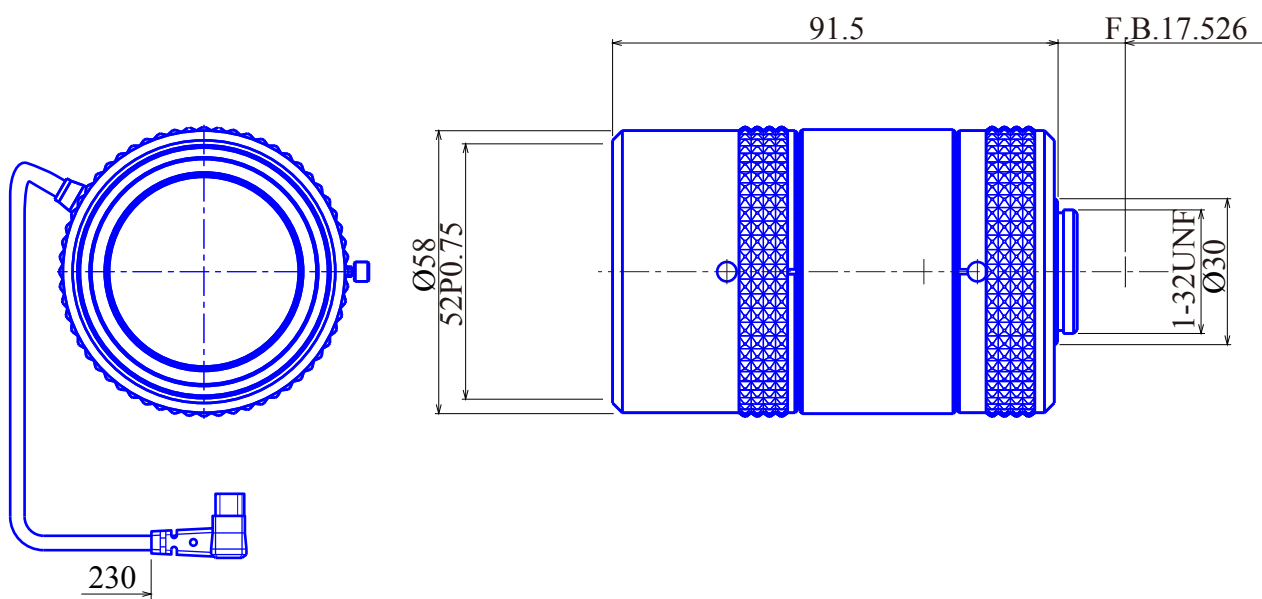

**1/2inch format Megapixel Day&Night Lenses**

**Item No.GAMPDN280800BC4**

ITEM NO.		GAMPDN280800BC4
Focal Length		8 - 80 (mm)
Iris Range		F1.6 - 360
Angle of View	1/2"	46.6° x 34.3° - 4.7° x 3.6°
MOD		0.1 (m)
Dimention		Ø58 x 91.5 (mm)
Weight		400 (g)
Mount		C
Note		Day&Night, DC-Drive Auto iris