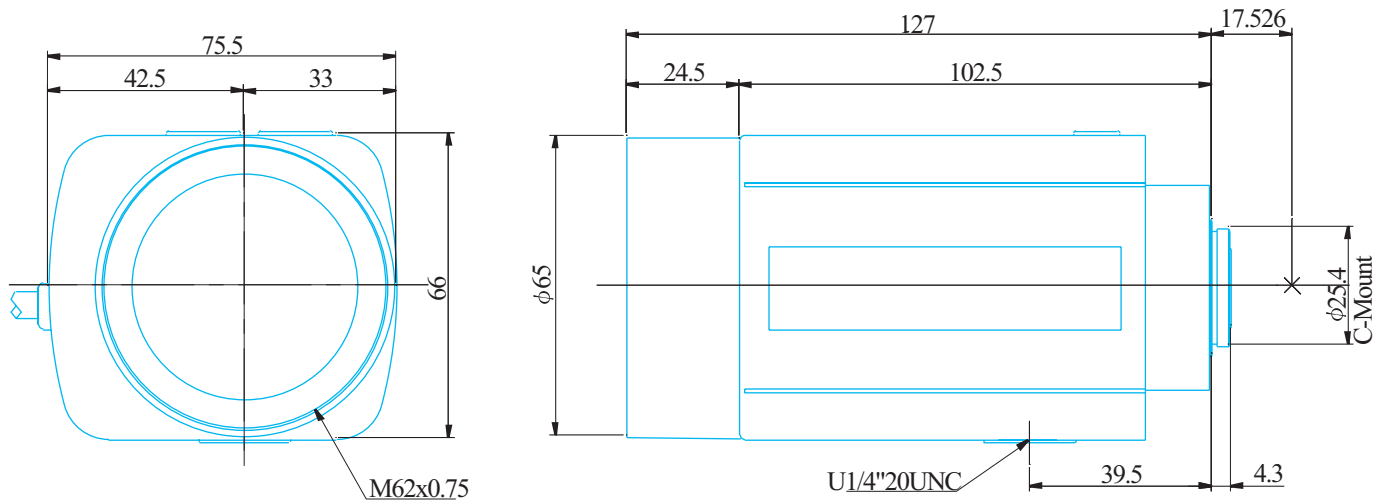

1/2inch Format Motorized Zoom Lenses

Item No. GAZ751125

ITEM NO.		GAZ751125
Focal Length		7.5 - 112.5 (mm)
Iris Range		F1.6 - 360
Angle of View (H x V x D)	1/2"	46.5° x 35.3° - 3.1° x 2.2°
MOD		1.5 (m)
Dimention (W x H x L)		66 x 75.5 x 127 (mm)
Weight		800 (g)
Mount		C
Note		Ratio15:1