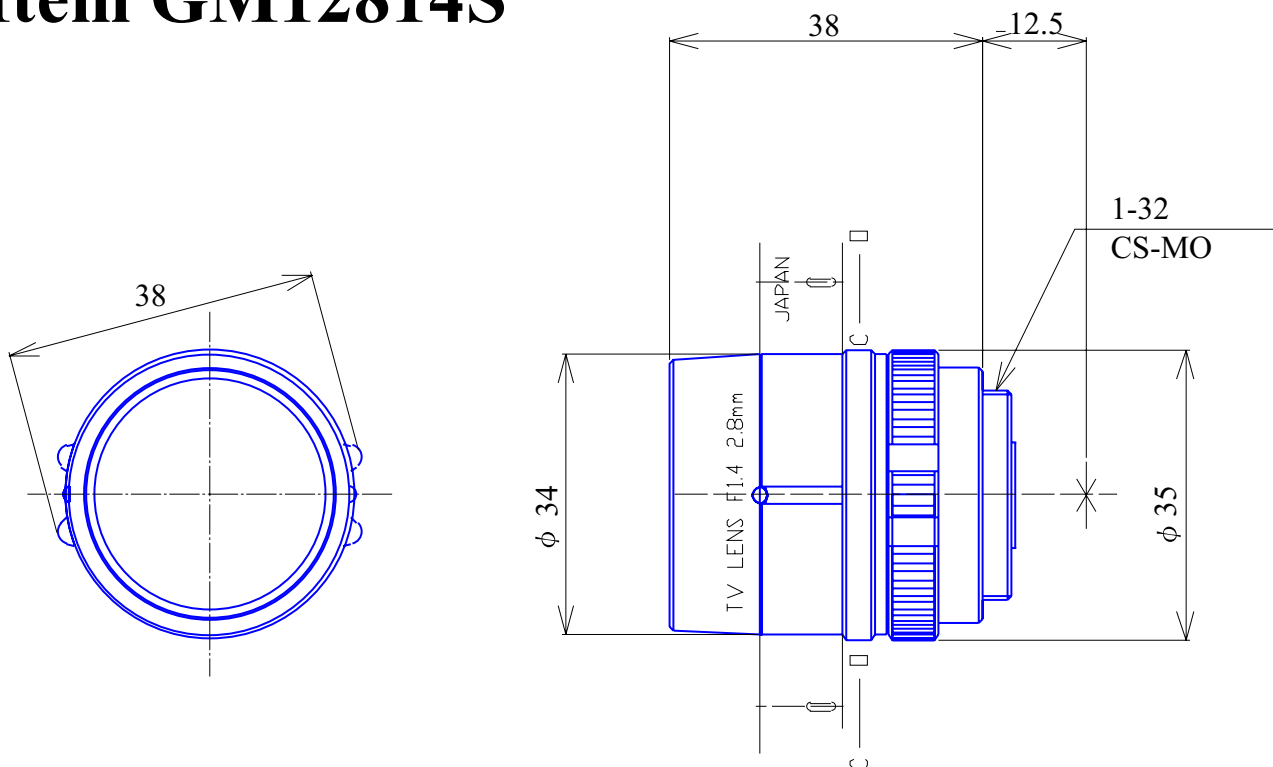

1/3" Format Manual Iris Lenses

Item GM12814S

ITEM NO.		GM12814S	
Focal Length		2.8 (mm)	
Iris Rnage		F1.4 - Close	
Angle of View (H x V)	1/3"	96.8° x 72.5°	
MOD		0.2 (m)	
Dimention		35 x 38 (mm)	
Weight		45 (g)	
Mount		CS	
Notes		-	