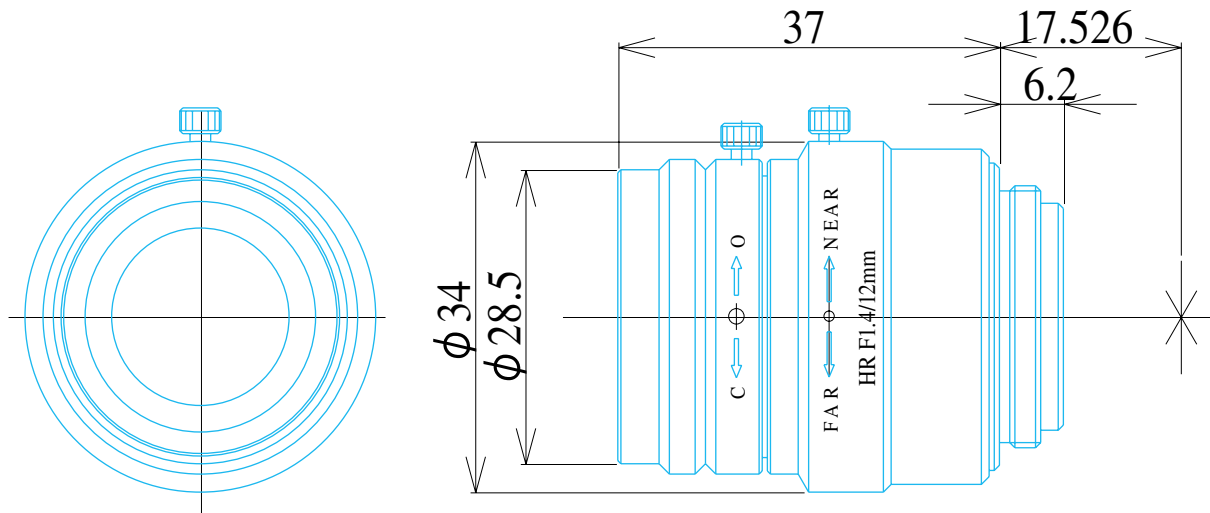

## Item No. GMHR31214MCN

ITEM NO.		GMHR31214MCN
Focal Length		12.0 (mm)
Iris Range		F1.4 - Close
Angle of View (H x V x D)	1/2"	28.3° x 21.1° x 35.0°
	2/3"	38.3° x 26.2° x 46.8°
MOD		0.15 (m)
Filter Thread		M=27.0, P=0.5
Dimension (D x L)		φ 34 x 37 (mm)
Weight		75 (g)