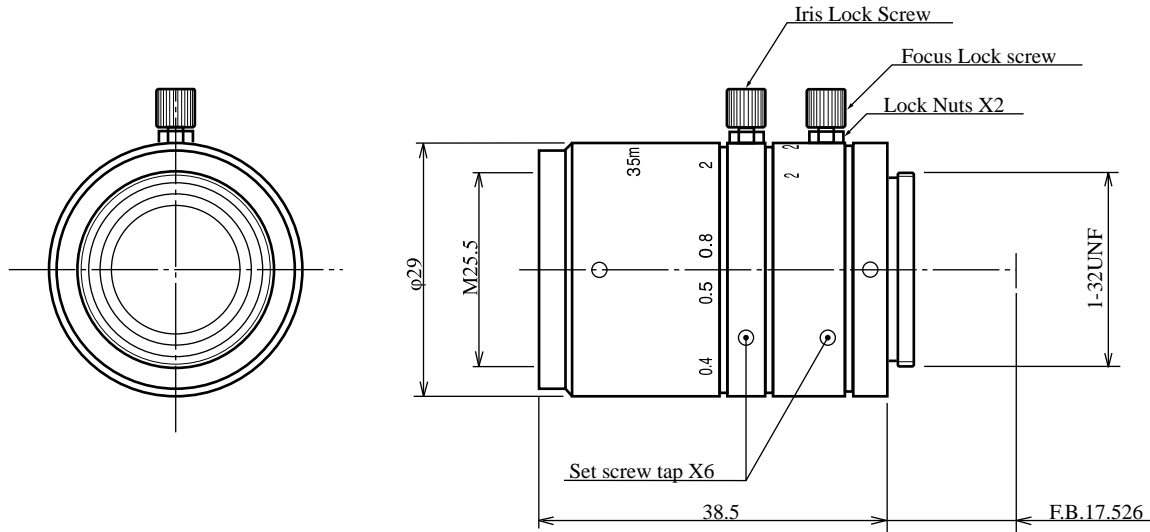

High Resolution Megapixel Lenses

**Item No. GMTHR33520MCN**

ITEM NO.		GMTHR33520MCN
Focal Length		35.0 (mm)
Iris Range		F2.0 - 22
Angle of View (H x V x D)	1/2"	10.5° x 7.9° x 13.1°
	2/3"	14.3° x 10.5° x 17.8°
MOD		0.25 (m)
Filter Thread		M=25.5, P=0.5
Dimension (D x L)		$\phi 29$ x 39 (mm)
Weight		60 (g)
Notes		3megapixel