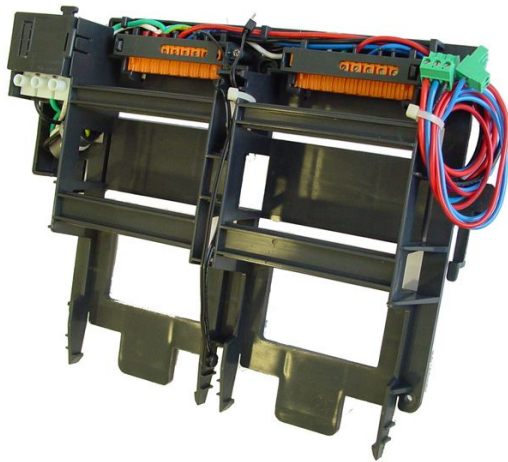

BOSCH

Invented for life

CPB 1002 A Power supply bracket for panel housings

Functions

- For the modular panel housings:
 - HCP 0006 A
 - HBC 0010 A
 - HBE 0012 A
- For accommodating one or two power supplies
- The first power supply provides power to the control panel. The second power supply covers the increased current requirements for notification appliance zone lines (NAC) that are connected to an NZM 0002 Notification appliance zone module.

Ordering Information

CPB 1002 A Power supply bracket for panel housings **CPB 1002 A**

For HCP 0006 A, HBC 0010 A and HBE 0012 A