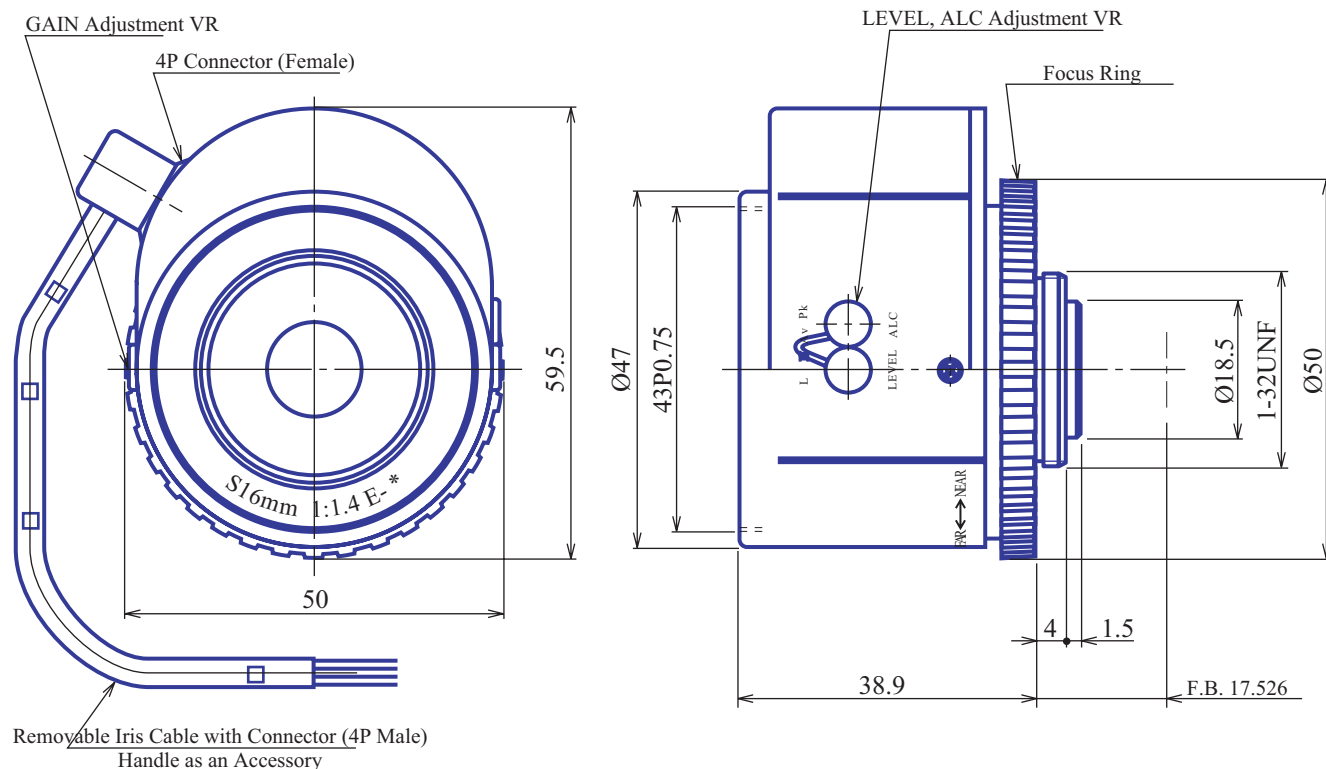

2/3" Format Auto Iris Lenses

Item GAT31614AC

ITEM NO.	GAT31614AC	
Focal Length	16.0	(mm)
Iris Range	F1.4 - 360	
Angle of View (H x V)	30.7° x 23.3°	
MOD	0.4	(m)
Dimension (W x H x L)	Ø50 x 60 x 39 (mm)	
Weight	90	(g)
Mount	C	
Notes	Video-Drive	