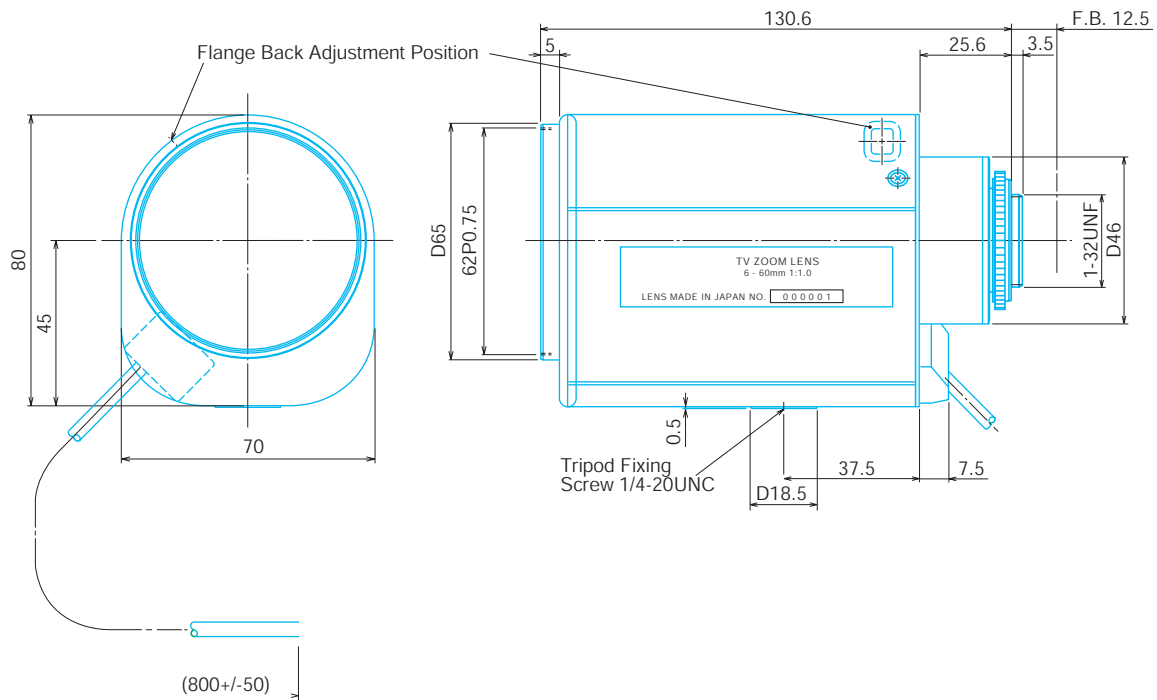

### Item GAZ6060010

ITEM NO.	GAZ6060010	
Focal Length	6.0 - 60.0	(mm)
Iris Range	F1.0 - 1200	
Angle of View (H x V)	43.6 x 33.4 - 4.6 x 3.4	(mm)
MOD	1.2	(m)
Dimension	80 x 70 x 131	(mm)
Weight	700	(g)
Mount	CS	
Notes	High-Speed,	