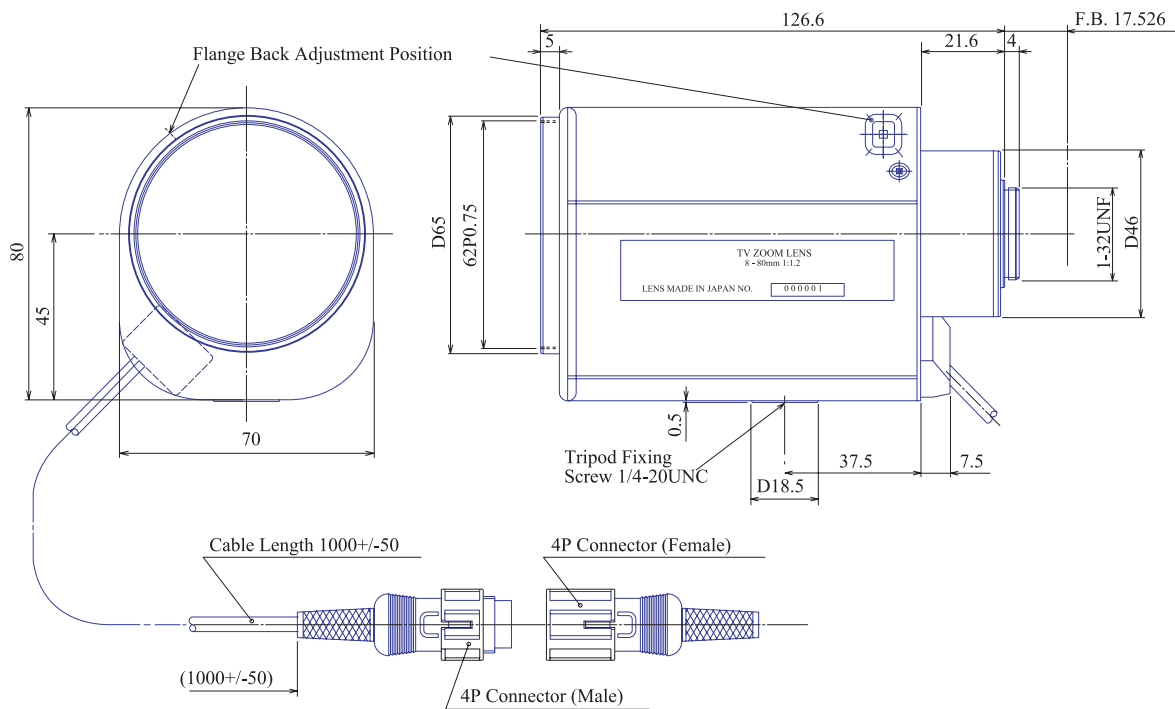

1/2inch Format Motorized Zoom Lenses

Item No. GAZ8080012

ITEM NO.		GAZ8080012
Focal Length		8.0 - 80 (mm)
Iris Range		F1.2 - 360
Angle of View (H x V x D)	1/2"	43.6° x 33.4° - 4.6° x 3.4°
MOD		1.2 (m)
Dimention (W x H x L)		80 x 70 x 130 (mm)
Weight		700 (g)
Mount		C