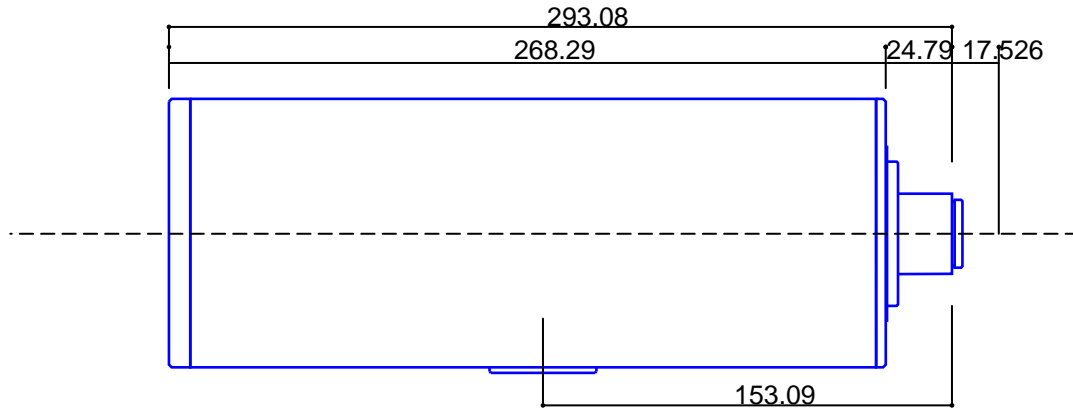

1/2inch format Motorized Zoom Lenses  
 IR (Day & Night) Type

**Item No. GAZDN125750**

ITEM NO.		GAZDN125750
Focal Length		12.5 - 750 (25-1500) (mm)
Iris Range		F4.5 - 360 (F9 - 720)
Angle of View	1/2"	0.24° x 0.18° - 14.6° x 11.0°
		0.49° x 0.37° - 28.7° x 21.7°
MOD		6 (m)
Dimention		Ø114 x 101 x 294 (mm)
Weight		3200 (g)
Mount		C
Note		IR (Day & Night)