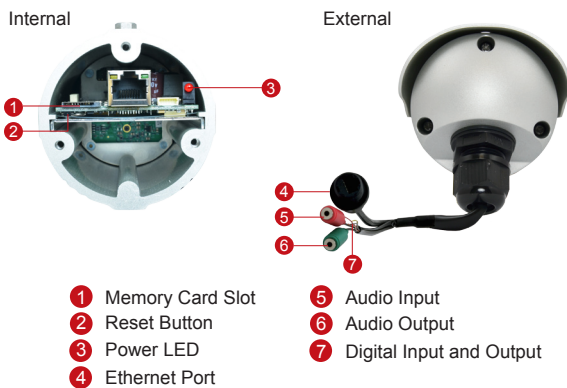

E43B

5MP Bullet with D/N, Adaptive IR, Basic WDR, Vari-focal Lens

- 5 Megapixel with 1080p
- Day & Night with Adaptive IR LED
- Vari-focal Lens with f2.8-12mm / F1.4
- Basic WDR (74 dB)
- 30 fps at 1920 x 1080
- Weatherproof (IP68) and Vandal Proof Metal Casing (IK10)

PHOTO INDICATION

DIMENSION DIAGRAM

ACCESSORY OPTIONS

Camera Bracket		
PMAX-1103		Aluminum, max. load 10 kg (22.05 lb), tilt angle 90°, swivel angle 360°

Popular Mounting Solutions		
Corner	PMAX-1103 PMAX-0402	
Pole	PMAX-1103 PMAX-0503	

• Lens

Focal Length / Aperture	Vari-focal, f2.8 - 12 mm / F1.4
Iris	Fixed iris
Focus	Manual focus
Mount Type	Board mount
Horizontal Viewing Angle	69.2° ~ 28.2°

• Video

Compression	H.264 HP, MJPEG
Maximum Frame Rate vs. Resolution	15 fps at 2592 x 1944; 15 fps at 2048 x 1536; 30 fps at 1920 x 1080; 30 fps at 1280 x 720; 30 fps at 640 x 480; 15 fps 320 x 240; 15 fps at 320 x 240
Multi-Streaming	Simultaneous dual streams based on two configurations
Bit Rate	28 Kbps - 6 Mbps (per stream)
Bit Rate Mode	Constant, Variable
Image Enhancement	Basic WDR (74 dB); White balance: automatic, hold, and manual; Brightness; Contrast; Sharpness (auto); Auto gain control; Digital noise reduction; Flickerless
Privacy Mask	4 configurable regions
Text Overlay	User defined text on video
On-Screen Graphics	User defined image layer on video
Image Orientation	Image flip and mirror