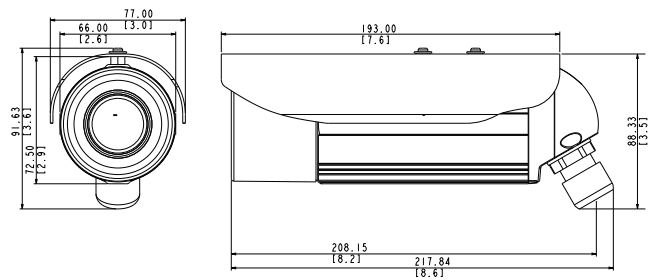

E43B

5MP Bullet with D/N, Adaptive IR, Basic WDR, Vari-focal Lens

- 5 Megapixel with 1080p
- Day & Night with Adaptive IR LED
- Vari-focal Lens with f2.8-12mm / F1.4
- Basic WDR (74 dB)
- 30 fps at 1920 x 1080
- Weatherproof (IP68) and Vandal Proof Metal Casing (IK10)

PHOTO INDICATION

DIMENSION DIAGRAM

ACCESSORY OPTIONS

Camera Bracket		
PMAX-1103		Aluminum, max. load 10 kg (22.05 lb), tilt angle 90°, swivel angle 360°

Popular Mounting Solutions		
Corner	PMAX-1103 PMAX-0402	
Pole	PMAX-1103 PMAX-0503	

• Interface

Digital Input	1, cable without connector
Digital Output	1, cable without connector
Local Storage	MicroSDHC/MicroSDXC memory card slot (card not included)

• General

Power Source / Consumption	PoE Class 2 (IEEE802.3af) / 5.76 W (IR on)
Weight	955 (2.105 lb)
Dimensions (Ø x L)	77 mm x 218 mm (3.03" x 8.58")
Bundled Accessories	Bracket
Environmental Casing	Weatherproof (IP68 rated); Vandal proof metal casing (IK10)
Mount Type	Wall, Ceiling, Corner, Pole
Starting Temperature	-20 °C ~ 50 °C (-4 °F ~ 122 °F)
Operating Temperature	-40 °C ~ 50 °C (-40 °F ~ 122 °F)
Operating Humidity	10% ~ 85% RH
Approvals	CE (EN 55022 Class B, EN 55024), FCC (Part15 Subpart B Class B), IP68, NEMA 4X IK10 (metal casing)