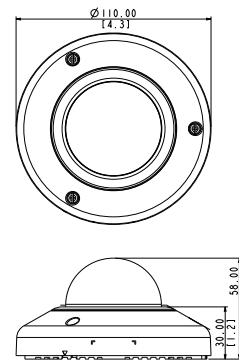

## 3MP Outdoor Mini Dome with Superior WDR, M12 Connector, Fixed Lens

- 3 Megapixel with 1080p
- Fixed Lens with f1.9 mm / F2.8
- Superior WDR (110 dB)
- 30 fps at 1920 x 1080
- Super Wide Angle
- Weatherproof (IP68), Vandal Proof (IK10) and Vibration Proof (EN50155, M12 Connector)

### PHOTO INDICATION

- 1 Power LED
- 2 Audio Input
- 3 Ethernet Port
- 4 Reset Button
- 5 Memory Card Slot

### DIMENSION DIAGRAM

Unit: mm [inch]