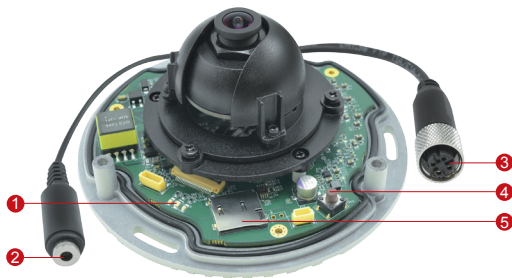

## 3MP Outdoor Mini Dome with Superior WDR, M12 Connector, Fixed Lens

- 3 Megapixel with 1080p
- Fixed Lens with f1.9 mm / F2.8
- Superior WDR (110 dB)
- 30 fps at 1920 x 1080
- Super Wide Angle
- Weatherproof (IP68), Vandal Proof (IK10) and Vibration Proof (EN50155, M12 Connector)

### PHOTO INDICATION

- 1 Power LED
- 2 Audio Input
- 3 Ethernet Port
- 4 Reset Button
- 5 Memory Card Slot

Device Type	Outdoor Mini Dome
Image Sensor	Progressive Scan CMOS
Sensor Size	1/3"
Effective Pixels	2048 (H) x 1536 (V) (3.15 MP)
Day / Night	No
Superior Low Light Sensivity	No
Minimum Illumination	Color: 0.1 lux at F2.8 (30 IRE, 2400°K)
Mechanical IR Cut Filter	No
IR Sensitivity Range	No
IR LED	No
Electronic Shutter	1/5 ~ 1/2,000 sec (manual mode); 1/5 ~ 1/10,000 sec (auto mode)
TV Lines	1250
S/N Ratio	52 dB

**• Interface**

Local Storage	MicroSDHC/MicroSDXC memory card slot (card not included)
---------------	----------------------------------------------------------

**• General**

Power Source / Consumption	PoE Class 1 (IEEE802.3af) / 3.84W
Weight	415 g (0.914 lb)
Dimensions (Ø x H)	110 mm x 60 mm (4.3" x 2.4")
Environmental Casing	Weatherproof (IP68 rated); Vandal proof (IK10 rated); Vibration Proof (EN50155); Transparent dome cover
Mount Type	Surface, Gang box
Starting Temperature	-20°C ~ 50°C (-4°F ~ 122°F)
Operating Temperature	-20°C ~ 50°C (-4°F ~ 122°F)
Operating Humidity	10% ~ 85% RH
Approvals	CE (EN 55022 Class B, EN 55024), FCC (Part15 Subpart B Class B), IK10, IP68, NEMA 4X, EN50155