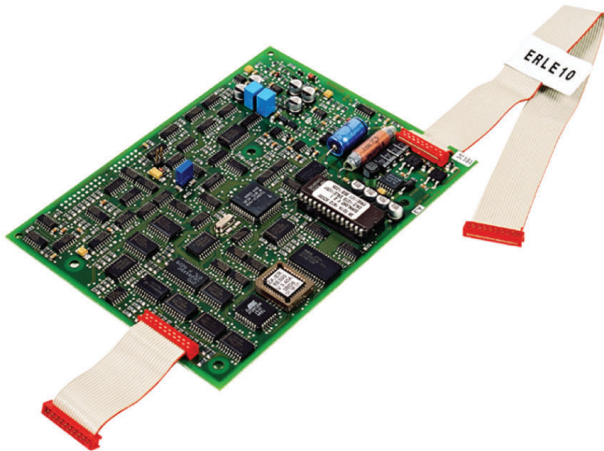

ERLE 10 Line Extension

The kit extends the BZ 500 LSN by one zone (loop) with max. 1000 m cable length.

Ordering Information

ERLE 10 Line Extension
for the BZ 500 LSN, zone (loop) with max.
1000 m cable length