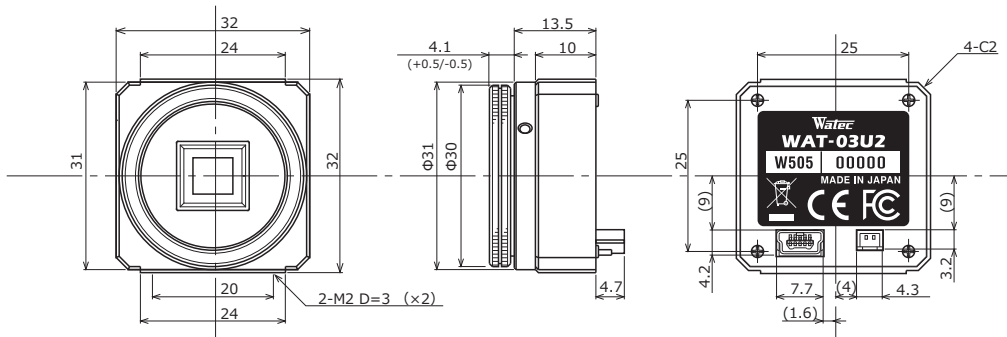

### Dimensions

### Specifications

Pick-up element	1/3-inch CMOS image sensor	
Number of effective pixels	1305(H) × 977(V)	
Unit cell size	3.75μm × 3.75μm	
Imaging system	RGB primary color bayer arrangement mosaic filters on chip	
Sync. System	Internal	
Scanning System	Progressive	
Output size	320×240, 640×480, 1280×720, 1280×960	
Max. frame rate	60 fps (640×480)	
Video Output	USB Mini-B, USB Video Class (Compatible)	
Minimum Illumination	0.02 lx. (F1.4, 1/30s, Low light compensation : OFF, MJPG)	
	0.005 lx. (F1.4, 1/7.5s, Low light compensation : ON, MJPG)	
AE mode	Fixed	x64, x 32, x 16, x 8, x 4, x 2 FRM 1/30, 1/60, 1/120, 1/250, 1/500, 1/1000, 1/2000, 1/4000, 1/8000 sec.
	EI	7.5fps: x4FRM - 1/8000 sec., 30fps: 1/30 - 1/8000 sec., 60fps: 1/60 - 1/8000 sec. 1/7.5 - 1/8000 sec. ※Low light compensation : ON
White balance	ATW	2800 - 9500K
	MWB	2800 - 6500K
AGC	0 - 42dB	
MGC	0 - 72dB	
Gamma characteristics	ON / OFF	
Back Light Compensation	ON (Center) / OFF	
Power Supply	DC+5V (Supplied by the USB bus)	
Power Consumption	0.75W (150mA)	
Operating Temperature	-10 - +50°C	
Storage Temperature	-30 - +70°C	
Operating / Storage Humidity	95% RH or less (Without condensation)	
Lens Mount	CS-mount (Back focus adjustable)	
Cable length	Shorter than 3.0m recommended	
Weight	Approx. 35g	