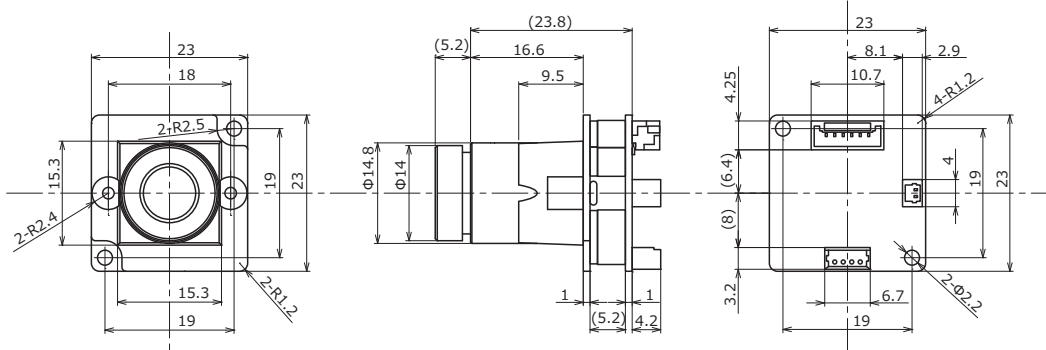

WAT-1100MBD (G3.7) 1/3.2" High Sensitivity Miniature Board D/N Camera

1/3.2" BSI CMOS sensor

NEW

Key features

- High sensitivity min. illumination 0.005 lx F1.8 (AGC 54dB)
- Ultra-compact design only 23 x 23 x 34 mm
- Wide dynamic range, ICR Mechanical less Day/Night function
 ※Advanced setting available by OSD (On Screen Display) through an optional controller

Dimensions

Specifications

Video standard	NTSC	PAL
Pick-up element	1/3.2 inch BSI CMOS image sensor	
Number of effective pixels	1280(H)×960(V)	1280(H)×924(V)
Unit cell size	3.5μm(H)×3.5μm(V)	
Imaging system	RGB+W array mosaic filters on chip	
Synchronizing system	Internal	
Scanning system	Progressive	
Video output	Composite: 1.0 V(p-p) 75Ω (Unbalanced)	
Resolution (H)	More than 750TVL (Center)	
Minimum illumination	0.005 lx F1.8 (AGC=54dB)	
S/N	More than 55dB (AGC=OFF, γ=1.0)	
Function settings	OSD (On Screen Display) operated by remote controller	
AE mode	Fixed	1/60 sec.
		1/50 sec.
	EI	1/60 - 1/100000 sec.
White balance	ATW, PUSH, USER1, USER2, MANUAL, PUSH LOCK	
AGC	0 - 54dB	
MGC	MIN, 6, 12, 18, 24, 30, 36, 42, 48, MAX dB	
Day / Night	ICR mechaless Day/Night	
Gamma characteristics	γ≈0.45	
Noise reduction	2DNR ON (Level adjustable)	
Wide dynamic range	Multiple exposure WDR: ON (Level selectable) / OFF	
	ATR : ON (Level selectable) / OFF	
Lens iris	DC	
Back light compensation	OFF / BLC / HLC	
Defog	OFF / AUTO (Correction level selectable)	
Privacy mask	16masks	
Mirror image	OFF / V-FLIP / H-FRIP / HV-FLIP	
Sharpness	0 - 255 (SHARPNESS)	
Power supply	DC+5V - 12V	
Power consumption	0.72W (60mA) ※12V	
Operating temperature	-10 - +50°C	
Storage temperature	-30 - +70°C	
Operating / Storage humidity	95% RH or less (Without condensation)	
Lens mount	M12 P=0.5	
Standard lens	M3718BC-12 (f3.7 F1.8)	
Weight	Approx. 13g	
Accessories	4P cable, 2P cable	