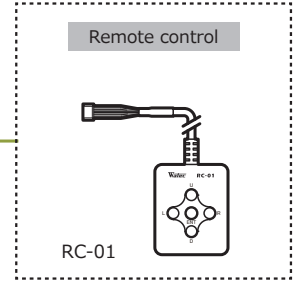

1. **Extenders**
2. EX005-M12-2
   - EX010-M12-2