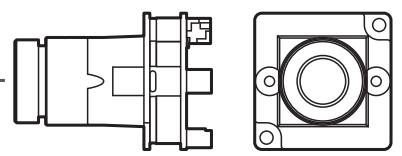

Dimensions

Specifications

Video standard	NTSC	PAL
Pick-up element	1/3.2 inch BSI CMOS image sensor	
Number of effective pixels	1280(H)×960(V)	1280(H)×924(V)
Unit cell size	3.5μm(H)×3.5μm(V)	
Imaging system	RGB+W array mosaic filters on chip	
Synchronizing system	Internal	
Scanning system	Progressive	
Video output	Composite: 1.0 V(p-p) 75Ω (Unbalanced)	
Resolution (H)	More than 750TVL (Center)	
Minimum illumination	0.005 lx F1.8 (AGC=54dB)	
S/N	More than 55dB (AGC=OFF, γ=1.0)	
Function settings	OSD (On Screen Display) operated by remote controller	
AE mode	Fixed	1/60 sec.
		1/50 sec.
	EI	1/60 - 1/100000 sec.
White balance	ATW, PUSH, USER1, USER2, MANUAL, PUSH LOCK	
AGC	0 - 54dB	
MGC	MIN, 6, 12, 18, 24, 30, 36, 42, 48, MAX dB	
Day / Night	ICR mechaless Day/Night	
Gamma characteristics	γ≈0.45	
Noise reduction	2DNR ON (Level adjustable)	
Wide dynamic range	Multiple exposure WDR: ON (Level selectable) / OFF	
	ATR : ON (Level selectable) / OFF	
Lens iris	DC	
Back light compensation	OFF / BLC / HLC	
Defog	OFF / AUTO (Correction level selectable)	
Privacy mask	16masks	
Mirror image	OFF / V-FLIP / H-FRIP / HV-FLIP	
Sharpness	0 - 255 (SHARPNESS)	
Power supply	DC+5V - 12V	
Power consumption	0.72W (60mA) ※12V	
Operating temperature	-10 - +50°C	
Storage temperature	-30 - +70°C	
Operating / Storage humidity	95% RH or less (Without condensation)	
Lens mount	M12 P=0.5	
Standard lens	M3718BC-12 (f3.7 F1.8)	
Weight	Approx. 13g	
Accessories	4P cable, 2P cable	

Accessories
 Options

- Miniature lenses**
-  2520BC-12
 -  2920BC-12
 -  M3718BC-12 (Standard)
 -  0625BC-12
 -  0820BC-12
 -  1220BC-12
 -  2540EX014-M12

WAT-1100 MBD (G3.7)

- Extenders**
-  EX005-M12-2
 -  EX010-M12-2