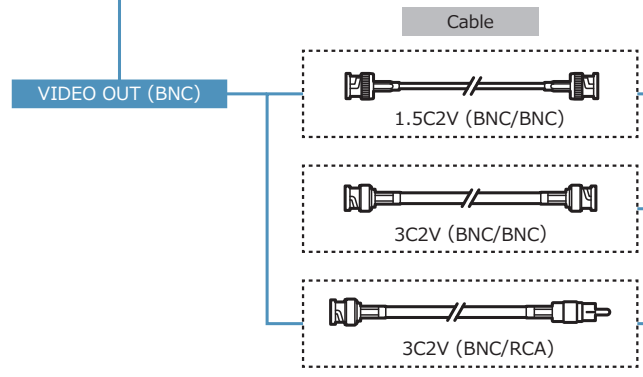

1. **Extenders**
2. EX005-M12-2
   - EX010-M12-2