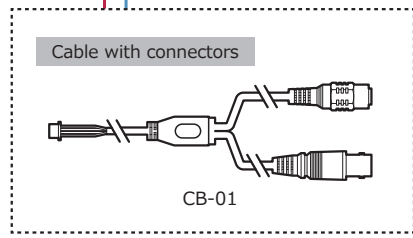

1. **Extenders**
2. EX005-M12-2
   - EX010-M12-2