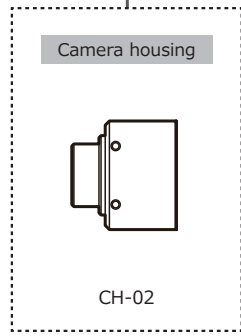

1. **Extenders**
2. EX005-M12-2
   - EX010-M12-2