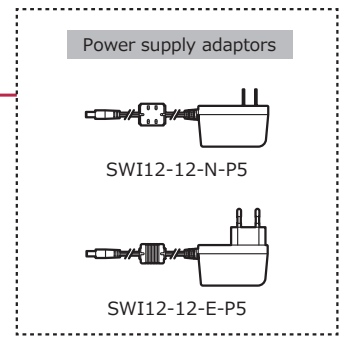

1. **Extenders**
2. EX005-M12-2
   - EX010-M12-2