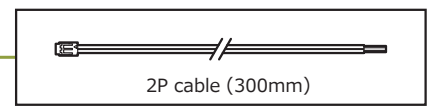

1. **Extenders**
2. EX005-M12-2
   - EX010-M12-2