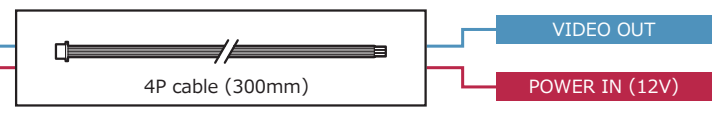

1. **Extenders**
2. EX005-M12-2
   - EX010-M12-2