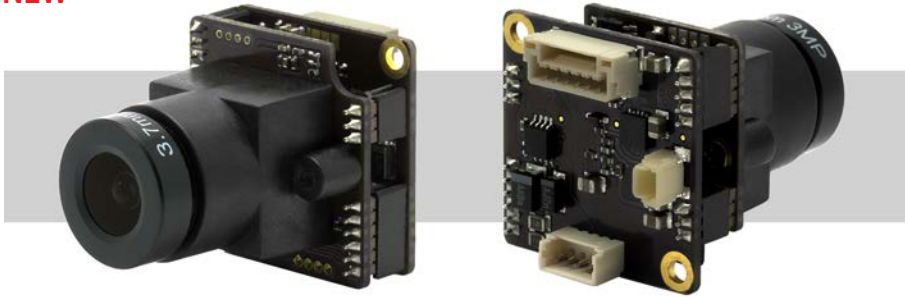

WAT-1100MBD (G3.7) 1/3.2" High Sensitivity Miniature Board D/N Camera

1/3.2" BSI CMOS sensor

NEW

Key features

- High sensitivity min. illumination 0.005 lx F1.8 (AGC 54dB)
- Ultra-compact design only 23 x 23 x 34 mm
- Wide dynamic range, ICR Mechanical less Day/Night function
 ※Advanced setting available by OSD (On Screen Display) through an optional controller

Dimensions

Specifications

Video standard	NTSC	PAL
Pick-up element	1/3.2 inch BSI CMOS image sensor	
Number of effective pixels	1280(H)×960(V)	1280(H)×924(V)
Unit cell size	3.5μm(H)×3.5μm(V)	
Imaging system	RGB+W array mosaic filters on chip	
Synchronizing system	Internal	
Scanning system	Progressive	
Video output	Composite: 1.0 V(p-p) 75Ω (Unbalanced)	
Resolution (H)	More than 750TVL (Center)	
Minimum illumination	0.005 lx F1.8 (AGC=54dB)	
S/N	More than 55dB (AGC=OFF, γ=1.0)	
Function settings	OSD (On Screen Display) operated by remote controller	
AE mode	Fixed	1/60 sec.
		1/50 sec.
	EI	1/60 - 1/100000 sec.
White balance	ATW, PUSH, USER1, USER2, MANUAL, PUSH LOCK	
AGC	0 - 54dB	
MGC	MIN, 6, 12, 18, 24, 30, 36, 42, 48, MAX dB	
Day / Night	ICR mechaless Day/Night	
Gamma characteristics	γ≈0.45	
Noise reduction	2DNR ON (Level adjustable)	
Wide dynamic range	Multiple exposure WDR: ON (Level selectable) / OFF	
	ATR : ON (Level selectable) / OFF	
Lens iris	DC	
Back light compensation	OFF / BLC / HLC	
Defog	OFF / AUTO (Correction level selectable)	
Privacy mask	16masks	
Mirror image	OFF / V-FLIP / H-FRIP / HV-FLIP	
Sharpness	0 - 255 (SHARPNESS)	
Power supply	DC+5V - 12V	
Power consumption	0.72W (60mA) ※12V	
Operating temperature	-10 - +50°C	
Storage temperature	-30 - +70°C	
Operating / Storage humidity	95% RH or less (Without condensation)	
Lens mount	M12 P=0.5	
Standard lens	M3718BC-12 (f3.7 F1.8)	
Weight	Approx. 13g	
Accessories	4P cable, 2P cable	