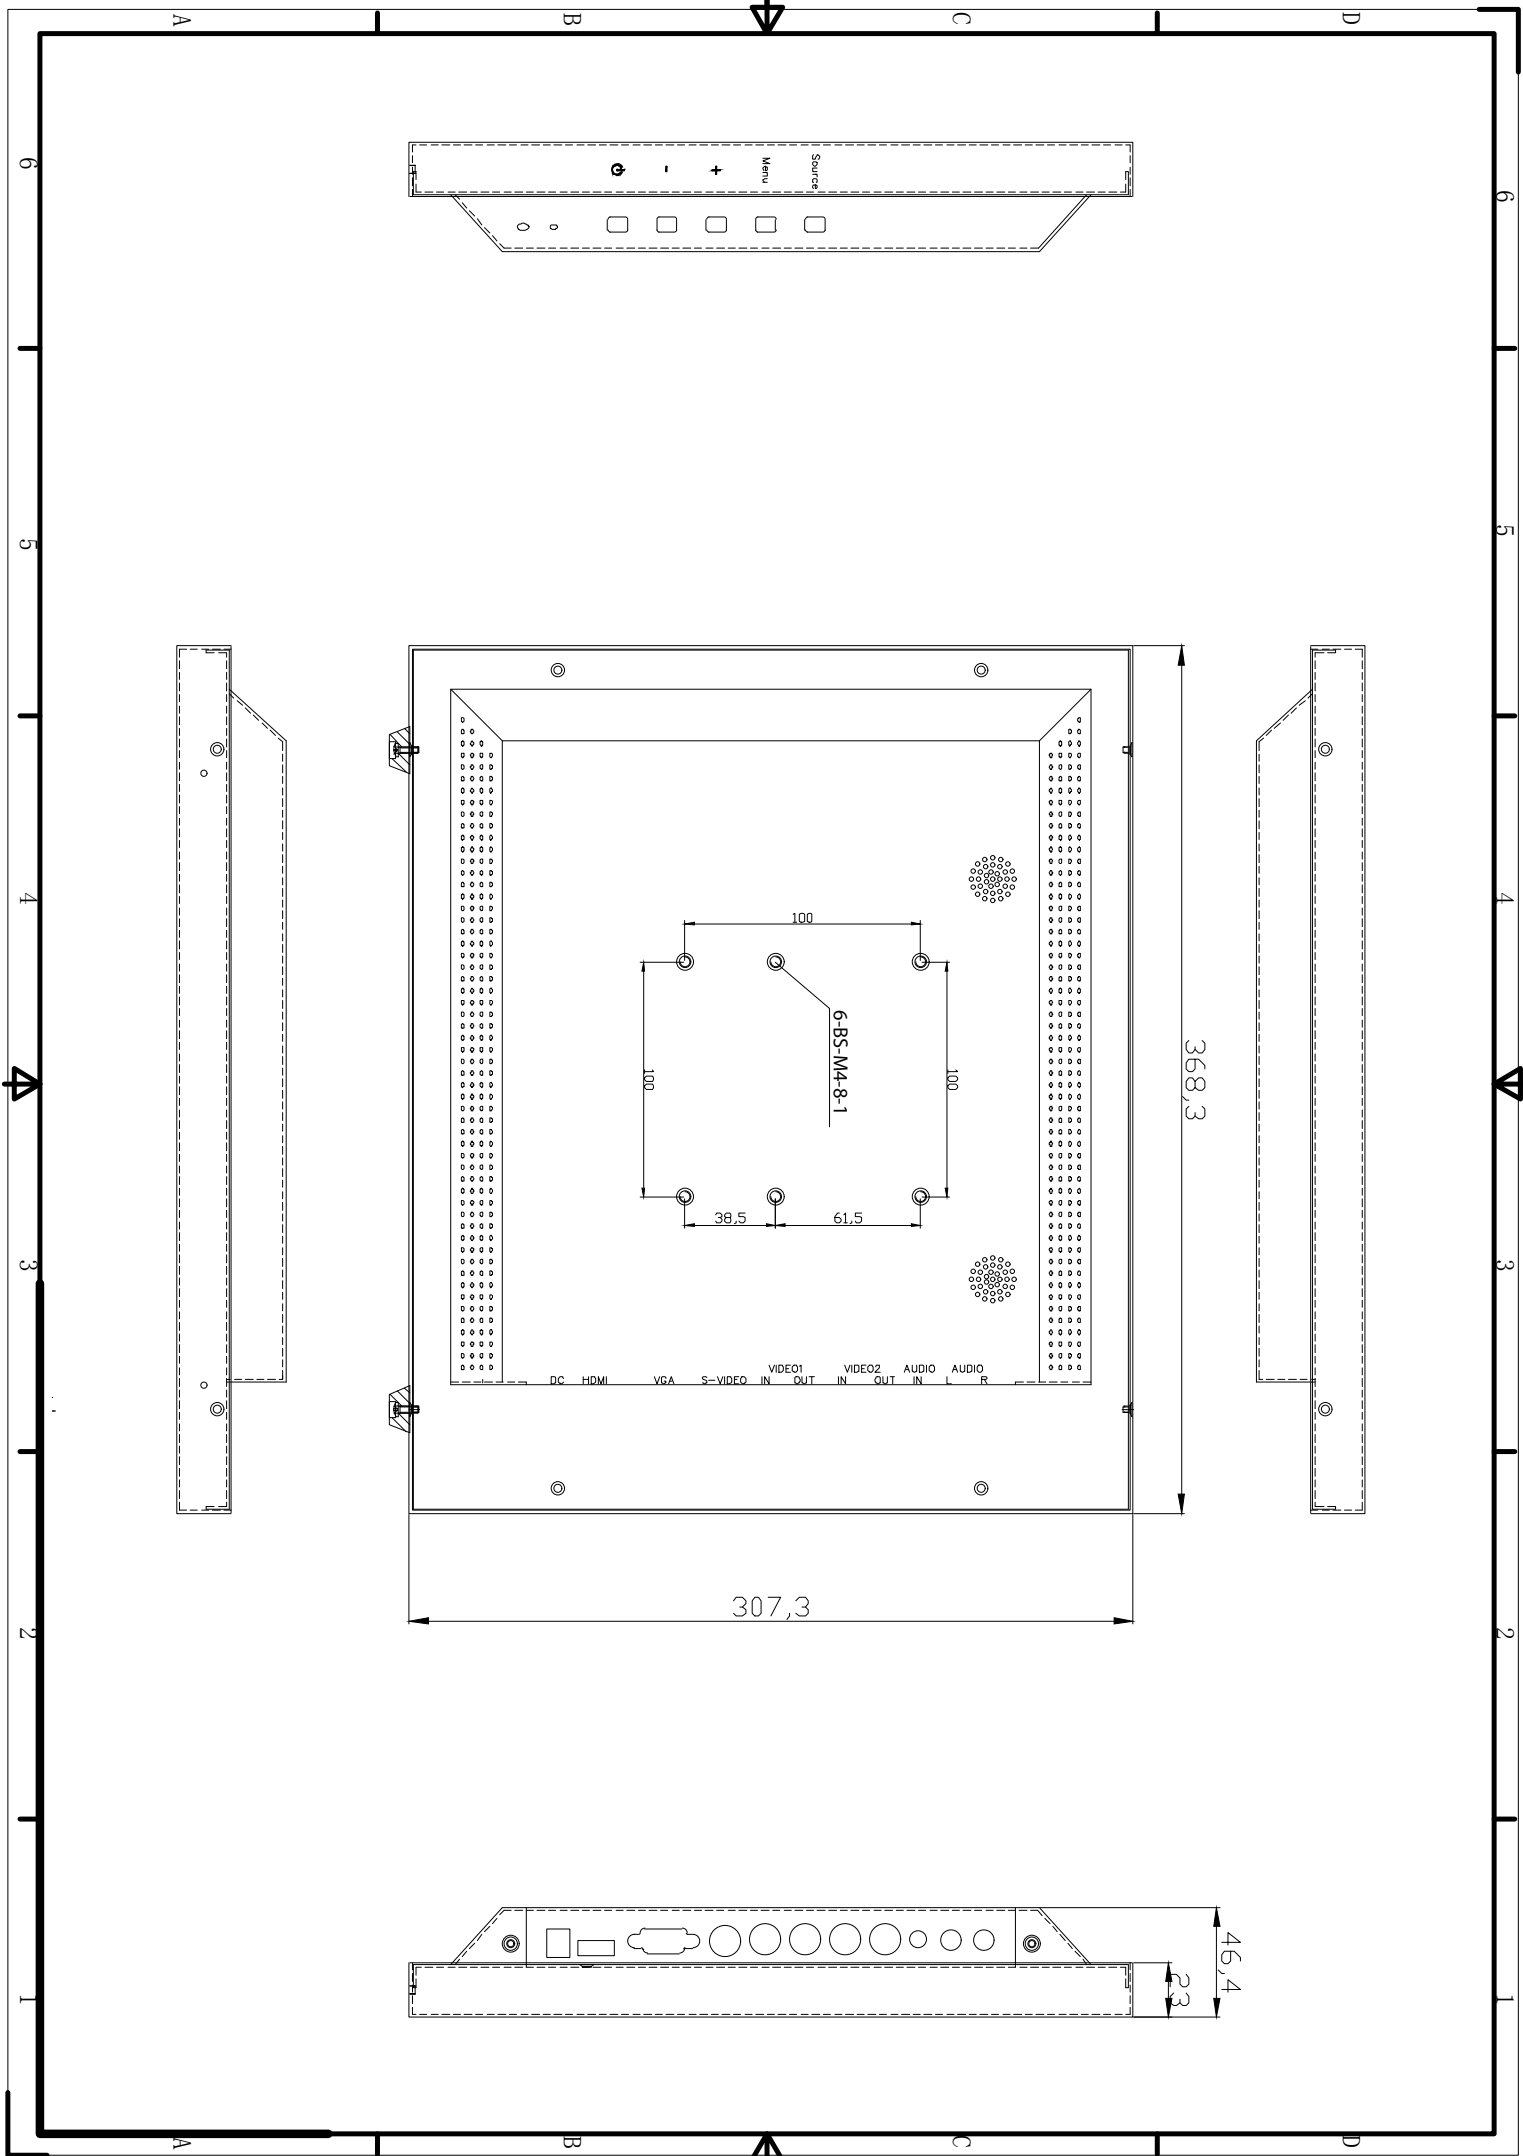

### IN/OUT INTERFACE

|                            |  |
|----------------------------|--|
| Video Interface            | HDMI x1 VGA x 1 BNC x 2 In / BNC x 1 Out |
| Audio Interface            | Audio in x 1, Audio L x 1, Audio R x 1   |
| Power Interface            | DC In x 1                                |
| Termination                | 75 Ohms (Automatic termination)          |
| Safety & EMC Certification | Energy Star / CE / FCC / ROHS / WEEE     |
| Vesa Standard Mount        | 100 x 100mm                              |
| Stand Type                 | Picture Frame                            |
| Colour                     | Black                                    |
| Button Position            | Right Hand Side / Back                   |
| Packing Dimension          | 460 (W) x 460 (H) x 150 (D) mm           |
| NET Weight                 | 4.1Kg                                    |
| GROSS Weight               | 5.4Kg                                    |