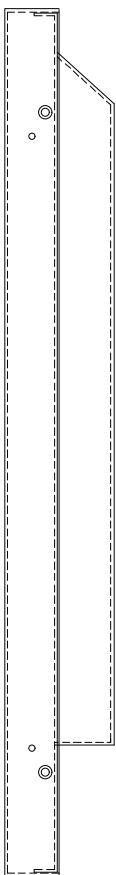

### POWER

|                   |                 |
|-------------------|-----------------|
| Power Supply      | 12VDC, 3 amp    |
| Power Consumption | <18W in ON mode |

### IN/OUT INTERFACE

|                            |  |
|----------------------------|--|
| Video Interface            | HDMI x1 VGA x 1 BNC x 2 In / BNC x 1 Out |
| Audio Interface            | Audio in x 1, Audio L x 1, Audio R x 1   |
| Power Interface            | DC In x 1                                |
| Termination                | 75 Ohms (Automatic termination)          |
| Safety & EMC Certification | Energy Star / CE / FCC / ROHS / WEEE     |
| Vesa Standard Mount        | 100 x 100mm                              |
| Stand Type                 | Picture Frame                            |
| Colour                     | Black                                    |
| Button Position            | Right Hand Side / Back                   |
| Packing Dimension          | 460 (W) x 460 (H) x 150 (D) mm           |
| NET Weight                 | 4.1Kg                                    |
| GROSS Weight               | 5.4Kg                                    |

6

5

4

3

2

1

A

B

C

D

6

5

4

3

2

1