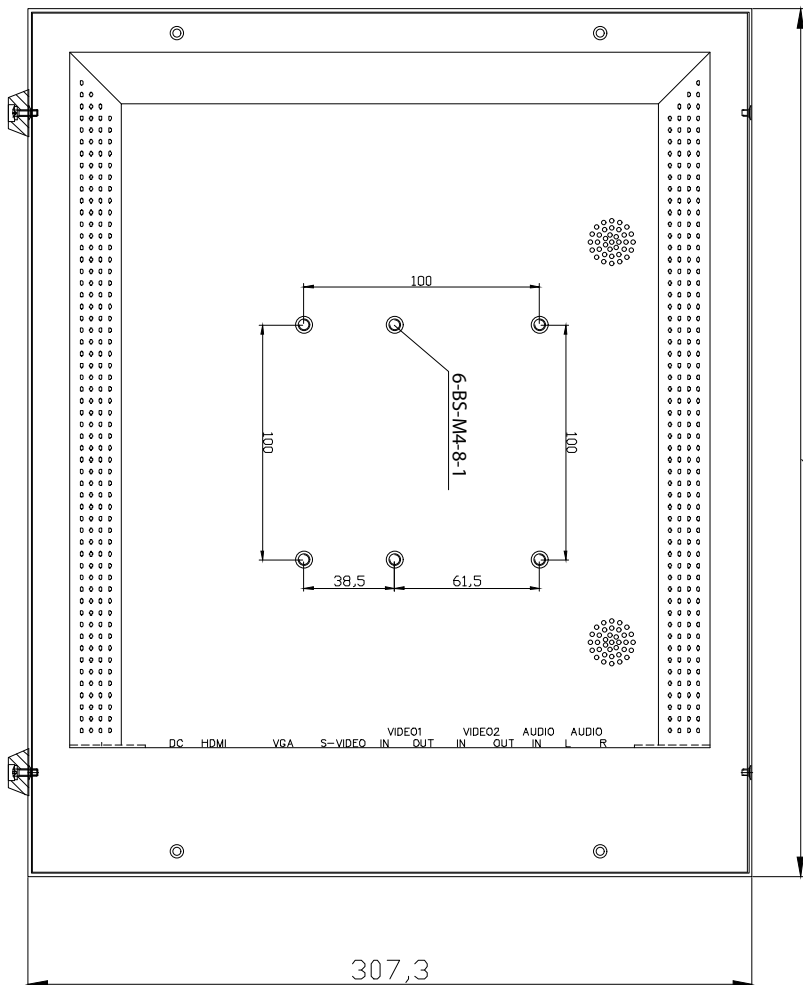

368,3

307,3