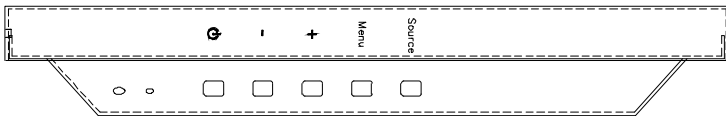

368,3

307,3