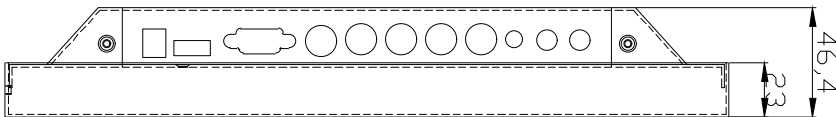

46,4

23

A

B

C

D