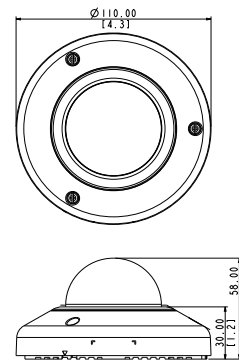

## 5MP Indoor Mini Dome with Basic WDR, Fixed Lens

- 5 Megapixel with 1080p
- Fixed Lens with f1.9mm / F2.8
- Basic WDR (74 dB)
- 30 fps at 1920 x 1080
- Super Wide Angle
- Vandal Resistant (IK08)

### PHOTO INDICATION

- 1 Ethernet Port
- 2 Reset Button
- 3 Power LED
- 4 Memory Card Slot

### DIMENSION DIAGRAM

Unit: mm [inch]