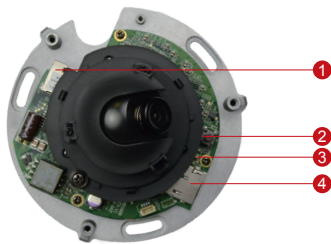

## 5MP Indoor Mini Dome with Basic WDR, Fixed Lens

- 5 Megapixel with 1080p
- Fixed Lens with f1.9mm / F2.8
- Basic WDR (74 dB)
- 30 fps at 1920 x 1080
- Super Wide Angle
- Vandal Resistant (IK08)

### PHOTO INDICATION

- 1 Ethernet Port
- 2 Reset Button
- 3 Power LED
- 4 Memory Card Slot

#### • Lens

Focal Length / Aperture	Fixed focal, f1.9mm / F2.8
Iris	Fixed iris
Focus	Fixed focus
Lens Mount	Board mount
Horizontal Viewing Angle	126.9° (overview area), 77.4° (high detail area)
Viewing Angle Adjustment	Pan: ±90°; Tilt: 0°- 90°

#### • General

Power Source / Consumption	PoE Class 1 (IEEE802.3af) / 2.91 W
Weight	191 g (0.42 lb)
Dimensions (Ø x H)	110 mm x 58 mm (4.3" x 2.3")
Environmental Casing	Vandal resistant (IK08); Transparent dome cover
Mount Type	Surface, Gang box
Starting Temperature	-10°C ~ 50°C (14°F ~ 122°F)
Operating Temperature	-10°C ~ 50°C (14°F ~ 122°F)
Operating Humidity	10% ~ 85% RH
Approvals	CE (EN 55022 Class B, EN 55024), FCC (Part15 Subpart B Class B), IK08, UL (for optional PoE injector)