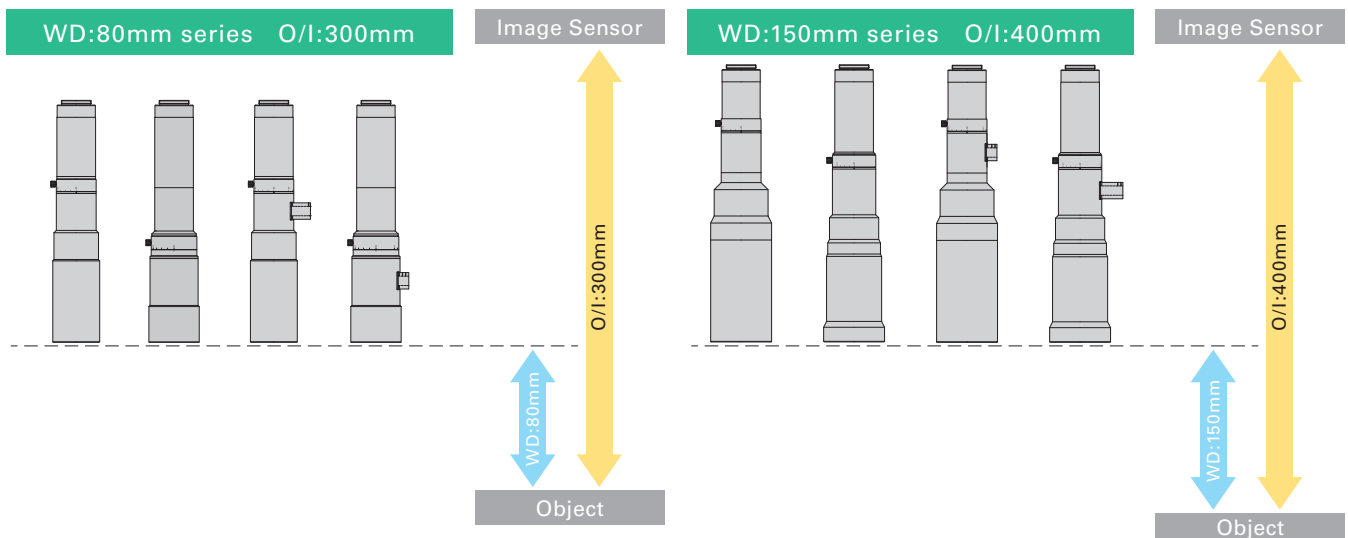

1.1" Format Telecentric

VS-THV(1.1")

3.45 μm

SERIES

High Resolution Telecentric Lens for 1.1" Format
Equal Object to Image Distance (O/I) Across All Mag. Models

VS-THV(1.1") series
4 Mag. Options: 0.5x / 0.8x / 1.0x / 2.0x
WD: 80mm / 150mm

VS Technology Corporation

HQ 1-9-19 Azabudai, Minato-ku, Tokyo, Japan 106-0041
TEL. 03-3560-6668 FAX. 03-3560-6669

VS TECHNOLOGY
MACHINE VISION OPTICS

Features

- Optimized for 1.1" 3.45μm Cameras
- Equal Object to Image Distance (O/I) Across All Models
- 0.5x/0.8x/1.0x/2.0x Magnification Options
- Built-In Coaxial Illumination Available
- Manual Iris to Adjust Depth of Field (DOF)

Equal Object to Image Distance (O/I) Optical Design

VS-THV(1.1") series does not require any mechanical modifications to change the lens to different magnifications

Model	Mag.	Coaxial	WD	O/I	Dimension	Max Sensor
VS-THV05-80/S	0.5x	-	82mm	300mm	φ 54 x L=200.5mm	1.1" (φ 17.6)
VS-THV05-80CO/S	0.5x	○	82mm	300mm	φ 54 x L=200.5mm	1.1" (φ 17.6)
VS-THV08-80/S	0.8x	-	82mm	300mm	φ 43 x L=200.5mm	1.1" (φ 17.6)
VS-THV08-80CO/S	0.8x	○	82mm	300mm	φ 43 x L=200.5mm	1.1" (φ 17.6)
VS-THV1-80/S	1.0x	-	80mm	300mm	φ 40 x L=202.5mm	1.1" (φ 17.6)
VS-THV1-80CO/S	1.0x	○	80mm	300mm	φ 40 x L=202.5mm	1.1" (φ 17.6)
VS-THV2-80/S	2.0x	-	80mm	300mm	φ 43 x L=202.5mm	1.1" (φ 17.6)
VS-THV2-80CO/S	2.0x	○	80mm	300mm	φ 43 x L=202.5mm	1.1" (φ 17.6)
VS-THV05-150/S	0.5x	-	152mm	400mm	φ 58 x L=230.5mm	1.1" (φ 17.6)
VS-THV05-150CO/S	0.5x	○	152mm	400mm	φ 58 x L=230.5mm	1.1" (φ 17.6)
VS-THV08-150/S	0.8x	-	150mm	400mm	φ 52 x L=232.5mm	1.1" (φ 17.6)
VS-THV08-150CO/S	0.8x	○	150mm	400mm	φ 52 x L=232.5mm	1.1" (φ 17.6)
VS-THV1-150/S	1.0x	-	150mm	400mm	φ 52 x L=232.5mm	1.1" (φ 17.6)
VS-THV1-150CO/S	1.0x	○	150mm	400mm	φ 52 x L=232.5mm	1.1" (φ 17.6)
VS-THV2-150/S	2.0x	-	152mm	400mm	φ 55 x L=230.5mm	1.1" (φ 17.6)
VS-THV2-150CO/S	2.0x	○	152mm	400mm	φ 55 x L=230.5mm	1.1" (φ 17.6)