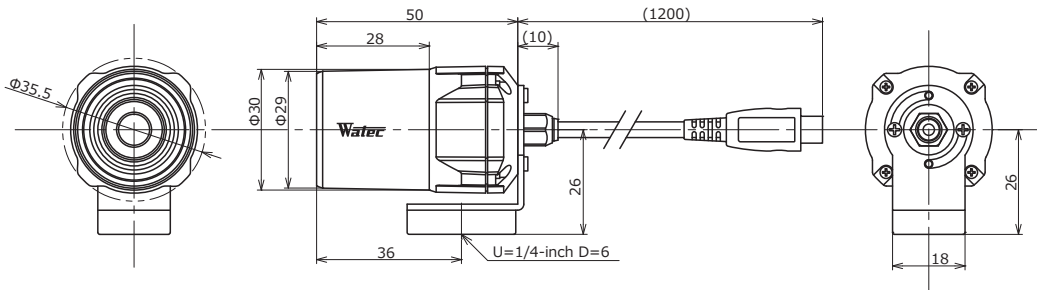

Dimensions

Specifications

Pick-up element	1/3 inch CMOS image sensor	
Number of effective pixels	1305(H) × 977(V)	
Unit cell size	3.75μm(H) × 3.75μm(V)	
Imaging system	RGB primary color bayer arrangement mosaic filters on chip	
Synchronizing system	Internal	
Scanning system	Progressive	
Output size	1280×960, 1280×720, 640×480, 320×240	
Max. frame rate	60 fps	
Video compression	MJPEG, YUY2	
Video output	USB Video Class (Compatible)	
Minimum illumination	0.04 lx F1.8 (AGC ON=42dB, Shutter=OFF)	
	0.01 lx F1.8 (AGC ON=42dB, Shutter=1/7.5 sec.)	
S/N	-	
Function settings	Camera Viewer	
AE mode	Fixed	1/15, 1/7.5, 1/4, 1/2, 1, 2 sec.
	EI	1/30, 1/60, 1/120, 1/250, 1/500, 1/1000, 1/2000, 1/4000, 1/8000 sec.
		1/30 - 1/8000 sec.
White balance	ATW, MWB	
AGC	ON	0 - 42dB
	OFF	-
MGC	0 - 72dB (1dB step)	
Gamma characteristics	γ=USER (Level adjustable)	
Noise reduction	-	
Wide dynamic range	-	
Lens iris	-	
Back light compensation	BLC	
White blemish correction	-	
Sharpness	Level adjustable	
Defog	-	
Digital zoom	-	
Privacy mask	-	
Mirror image	-	
Freeze	-	
Motion detection	-	
Neg.image	-	
Interface	USB (High speed)	
Power supply	USB +5V	
Power consumption	0.75W (150mA)	
Operating temperature	-10 - +50°C	
Storage temperature	-30 - +70°C	
Operating / Storage humidity	95% RH or less (Without condensation)	
Standard lens	M3718BC-12 (f3.7 F1.8)	
Cable length	1.2m (Max. 3.0m)	
Weight	Approx. 85g	
Accessories	-	
Min. System Requirements	CPU	800MHz or faster
	RAM	512MB or larger
	Others	USB2.0 Port
Recommended System Specifications	CPU	Intel® Core TM i Series
	RAM	2GB or larger
	Others	USB2.0 Port, 1920×1080 or better resolution display
Operation Confirmed OS	Windows 7 32bit/64bit, Windows 8 32bit/64bit, Windows 8.1 32bit/64bit, Windows 10 32bit/64bit, Android 4.0 or newer	