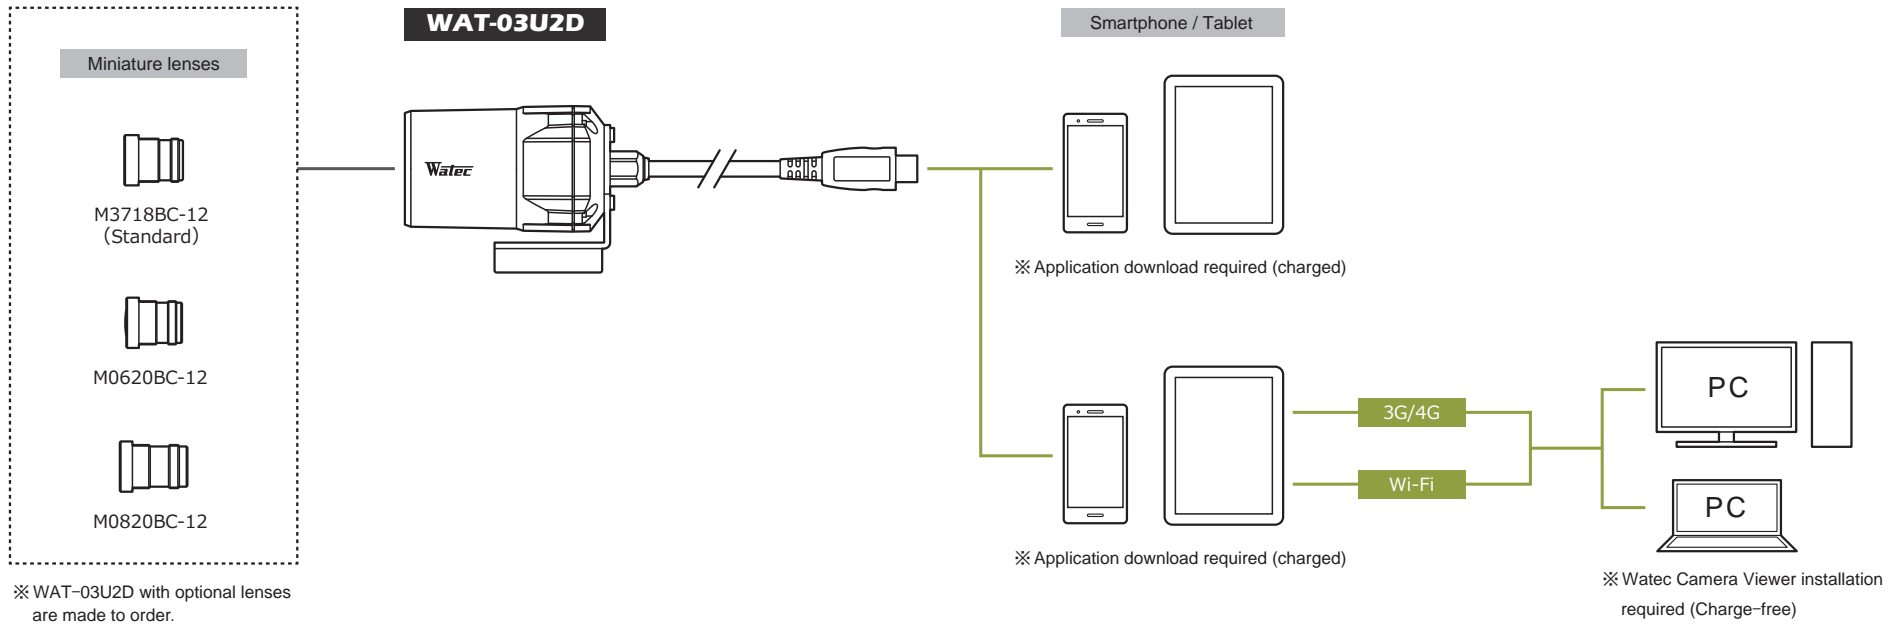

Options

Miniature lenses

※ WAT-03U2D with optional lenses are made to order.

Smartphone / Tablet

※ Application download required (charged)

※ Application download required (charged)

3G/4G

Wi-Fi

※ Watec Camera Viewer installation required (Charge-free)