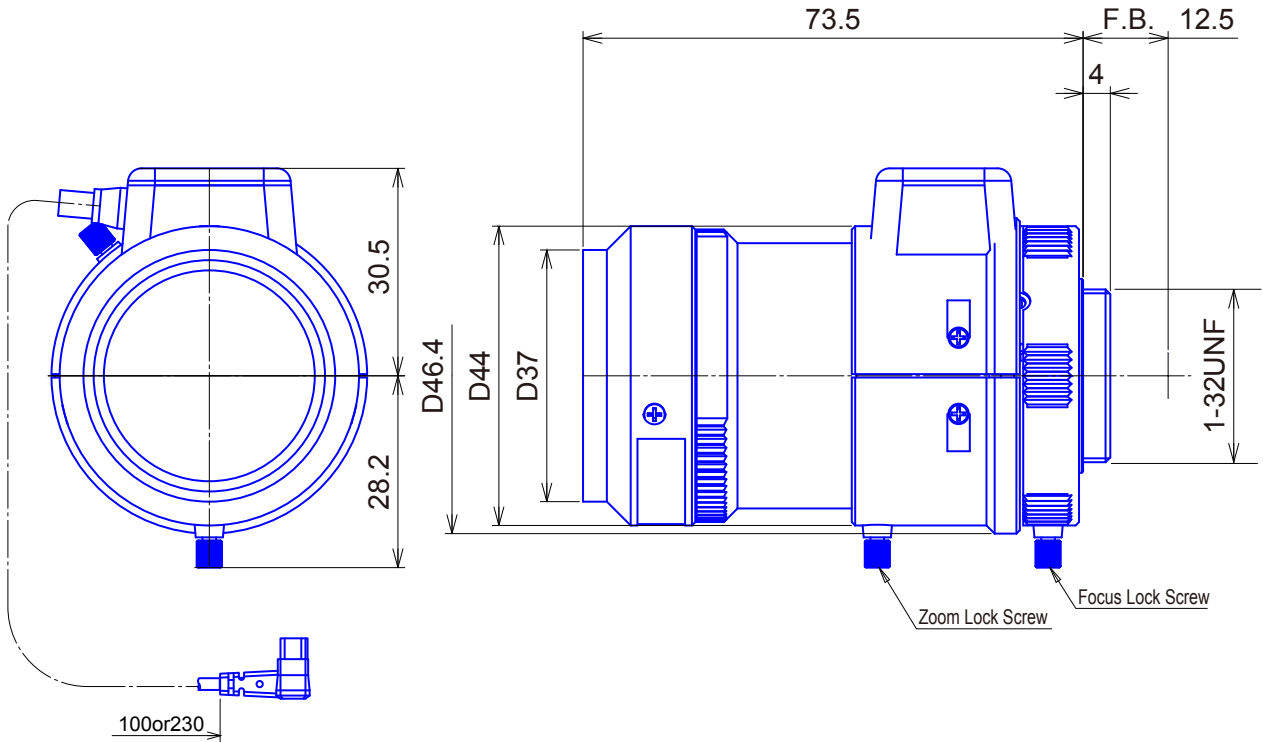

1/2.7" Megapixel Day&Night Lenses

Item No.GA5MPDN27850BS4

ITEM NO.		GA5MPDN27850BS4
Focal Length		8 - 50 (mm)
Iris Range		F1.6 - 360
Angle of View	1/2.7"	38.7° x 28.6° - 6.4° x 4.8°
MOD		0.3m(f=8mm), 0.9m(f=50mm)
Dimention		Ø47 x 60 x 75 (mm)
Weight		150 (g)
Mount		CS
Note		5 Megapixel, Day&Night,Aspherical, DC-Drive Auto Iris