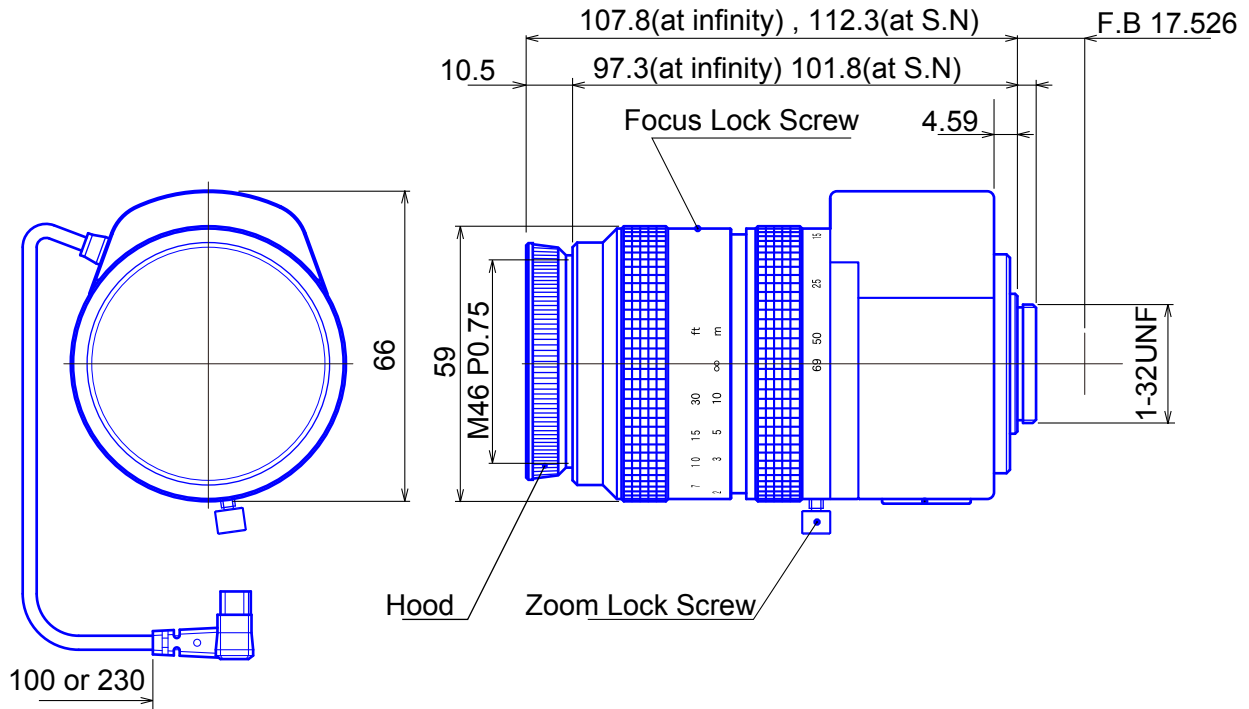

2/3" Format Auto Iris Lenses

**Item GAZ311569DC4**

ITEM NO.	GAZ311569DC4	
Focal Length	11.5 - 69	(mm)
Iris Range	F1.4 - 360	
Angle of View (H x V)	41.9° x 32° - 7.3° x 5.5°	
MOD	1	(m)
Dimension	66 x 112.5	(mm)
Weight	500	(g)
Mount	C	
Notes	DC-Drive	