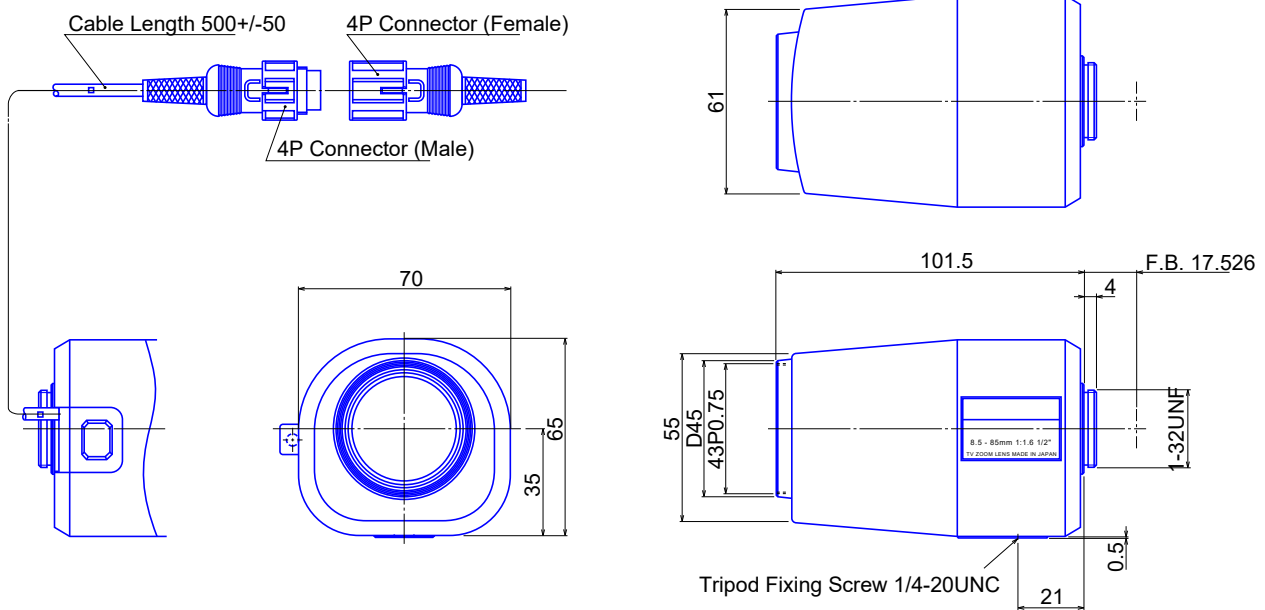

1/2inch format Motorized Zoom Lenses

(Motorized Zoom , DC Drive Auto Iris , Motorized Focus)

Item No.GAZ858516BC4

ITEM NO.		GAZ858516BC4
Focal Length		8.5 - 85 (mm)
Iris Range		F1.6 - 360
Angle of View	1/2"	41.3° x 31.5° x 52.4°
		- 4.3° x 3.2° x 5.2°
MOD		1.2 (m)
Dimention		M43 , P=0.75
Weight		70 x 65 x 102 (mm)
Mount		280 (g)
Note		C Mount