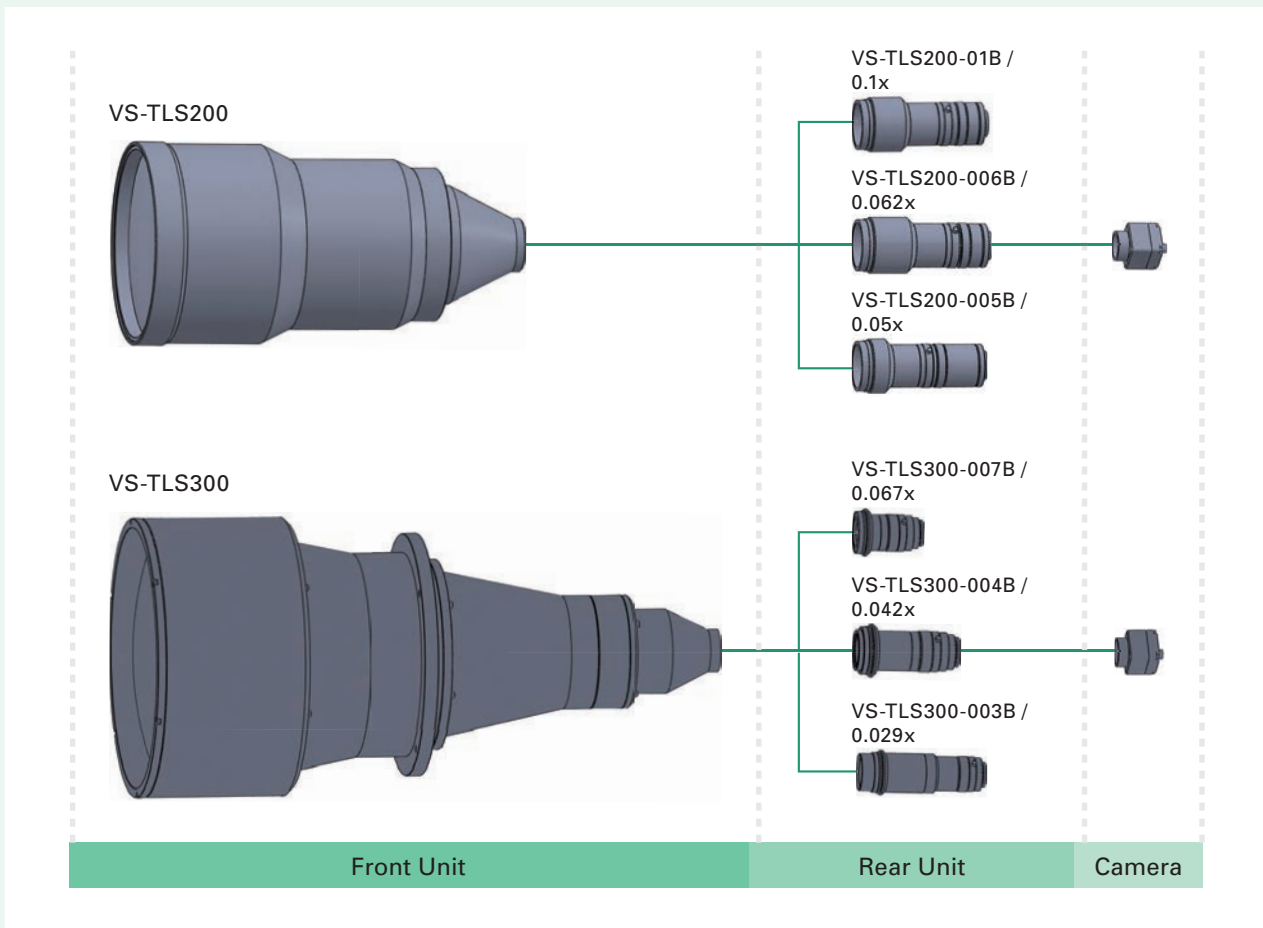

Designing for Trust

Large FOV Telecentric

VS-TLS

3.45 μm

SERIES

Supports 12MP 1.1"
Front Unit-Rear Unit Reconfigurable Telecentric Lens

Fixed Magnification: 0.029 x ~ 0.1x / 6 models
Max. FOV (Diagonal) 275mm

Supports 12MP 1.1" Front Unit-Rear Unit Reconfigurable Telecentric Lens

Features

- 3.45 μ m Resolution
- 6 models 0.029x~ 0.1x
- Magnification can be changed by changing the rear unit
- Fine tuning of WD is possible by the focus adjustment
- Distortion-less Design

Specifications

	Front Unit Model No.	Rear Unit Model No.	Opt. Mag.	TV Distortion	WD (mm)	O/I (mm)	Sensor Size (Max.)	Dimension
TLS200	VS-TLS200	VS-TLS200-01B	0.1	0.06%	301	825	1.1"	φ205(max.)xL=506.5 mm
	VS-TLS200	VS-TLS200-006B	0.062	0.05%	301	825	2/3"	φ205(max.)xL=506.5 mm
	VS-TLS200	VS-TLS200-005B	0.05	0.04%	301	825	1/1.8"	φ205(max.)xL=506.5 mm
TLS300	VS-TLS300	VS-TLS300-007B	0.067	-0.03%	500	1250	1.1"	φ300(max.)xL=732.5 mm
	VS-TLS300	VS-TLS300-004B	0.042	0.01%	500	1220	2/3"	φ300(max.)xL=702.5 mm
	VS-TLS300	VS-TLS300-003B	0.029	0.01%	500	1200	1/2"	φ300(max.)xL=682.5 mm