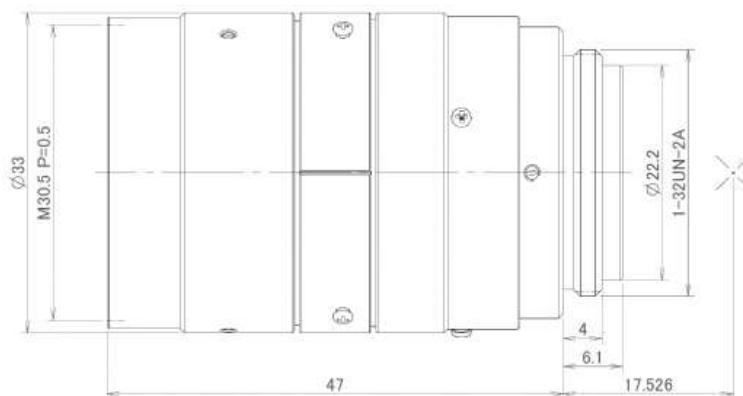

### Specifications

Format	2/3"
Mount	C
Focal Length	16.0 mm
Iris Range	F1.8 - 16
Iris Type	Manual
Horizontal Angle Of View	30.9°
Minimum Object Distance	0.1 m
Filter Size (mm)	30.5 x 0.5
Dimensions (mm)	33.0 x 47.0
Weight	80 g
Temperature Range	-10°C to +50°C
Resolution	Exceeding 5M