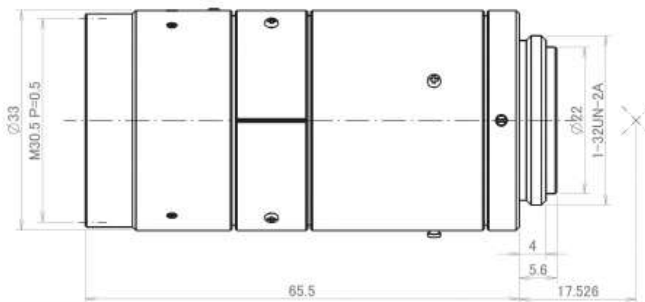

FL-CC3524-5MX – F2.4/35mm

Specifications

Format	2/3"
Mount	C
Focal Length	35.0 mm
Iris Range	F2.4 - 16
Iris Type	Manual
Horizontal Angle Of View	14.3°
Minimum Object Distance	0.1 m
Filter Size (mm)	30.5 x 0.5
Dimensions (mm)	33.0 x 65.5
Weight	100 g
Temperature Range	-10°C to +50°C
Resolution	Exceeding 5M