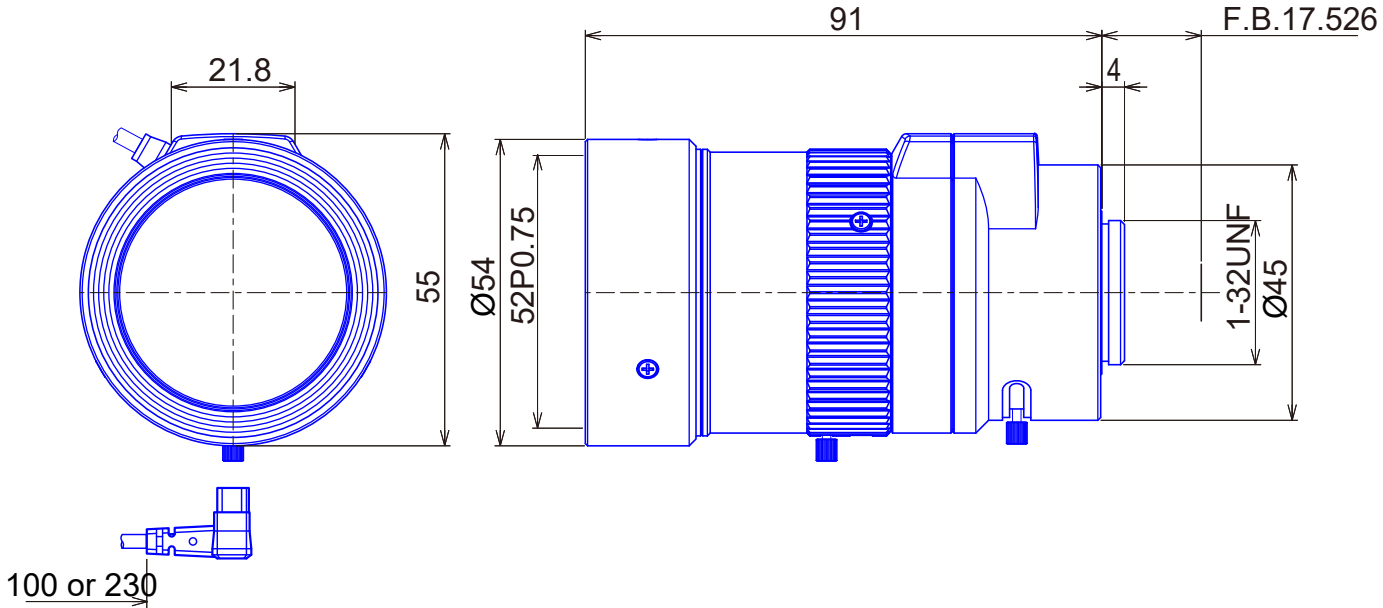

1/2inch format Megapixel Day&Night Lenses

**Item No.GAMPDN280800BC4-1**

ITEM NO.		GAMPDN280800BC4-1
Focal Length		8 - 80 (mm)
Iris Range		F1.6 - 360
Angle of View	1/2"	46.6° x 34.3° - 4.7° x 3.6°
MOD		0.1 (m)
Dimention		Ø55 x 91 (mm)
Weight		400 (g)
Mount		C
Note		Day&Night, DC-Drive Auto iris