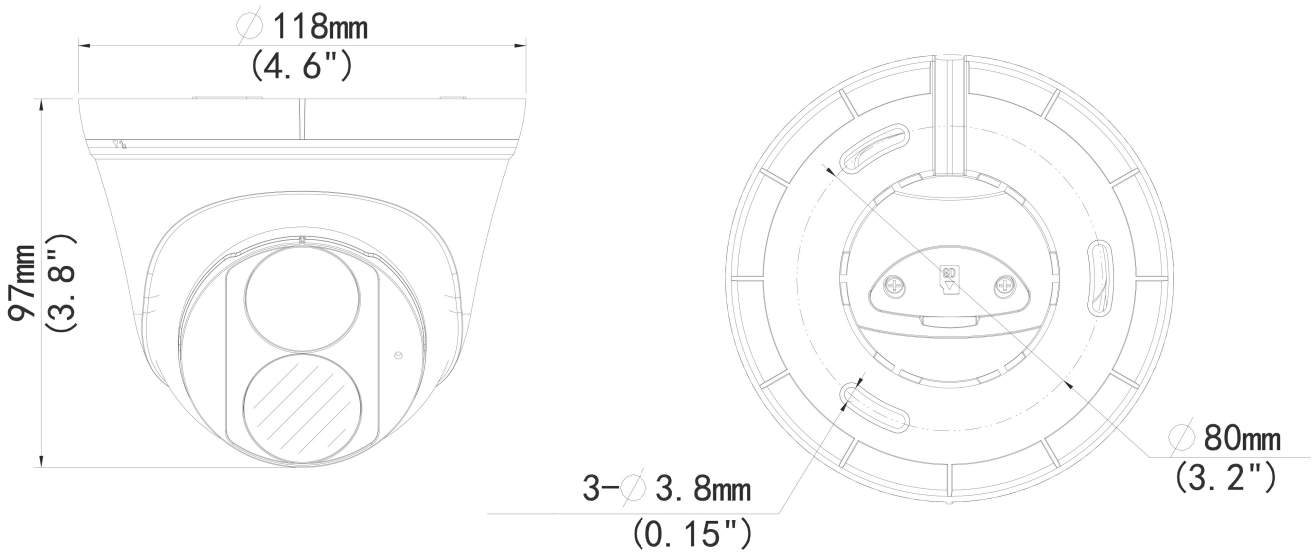

## General

Power Source	DC 12V +/- 25%, PoE (IEEE802.3af)
Power Consumption	5.5 W (DC)
Weight	376g (0.83lb)
Dimensions	(Ø x H): 118mm x 97mm (4.6" x 3.8")
Environmental Casing	Weatherproof (IP67), Vandal proof metal casing (IK10)
Operating Temperature	-30°C ~ 50°C (-22°F ~ 122°F)
Operating Humidity	10% - 95% RH
Approvals	CE Class A, FCC Class A, IP67, IK10 (metal casing)

### ► Dimension Diagram

Unit: mm [inch]