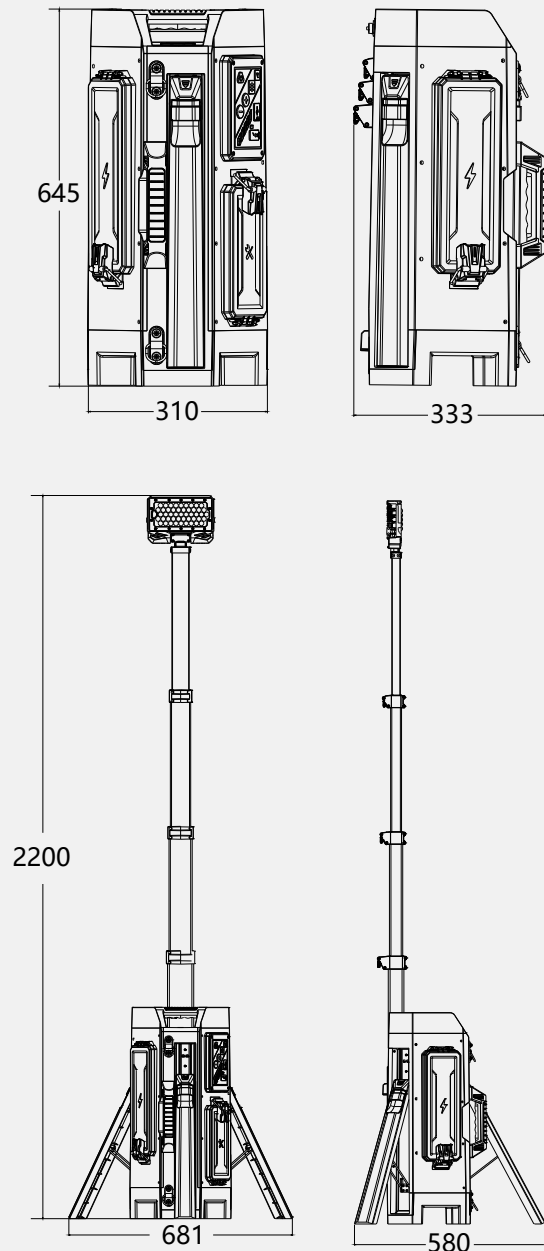

Charger (MC-2)

Driver (X1-75-56BH)

Battery (D24-100)

S3 Flash Light

T2 Head Light

Specifications

TL-400

Hight	64.5cm~220cm
Weight	10.4kg (Fitting only)
Power Supply	Battery / AC 100-277V
Lumens	0 - 15,000Lm
Run Times	>10 hours (high output, 3 batteries)
Output(USB)	5V 2A (2 Dock)
Battery System	D24-100

Battery (D24-100)

Rated Power	98Wh
Rated Voltage	24.5V
Rated Capacity	4.0Ah
Working Temperture	-10~50℃
Working Humidity	20~95%

Size (mm)

Package

Size of Carton	Gross Weight of Carton	PCS/Carton
68x37x38cm	11.5kg±5%	1