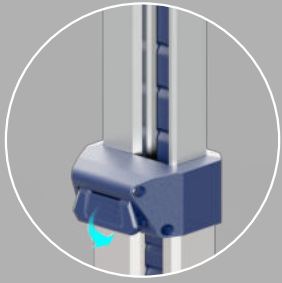

G-COMIN

Innovative LED Light Manufacturer

TL-400

Deployable portable lighting in one bespoke robust package.

Portable Light Tower

EASY TO DEPLOY

Single latch to release tripod
Deploy or fold in seconds.

Self-locking Pole

Drag & Lock at any position, contraction in one push.

360°+ up/down adjustable

In built damping mechanism for ease of adjustment to cover lighting area required.

Press down to fold the pole

Emergency

Infrastructure