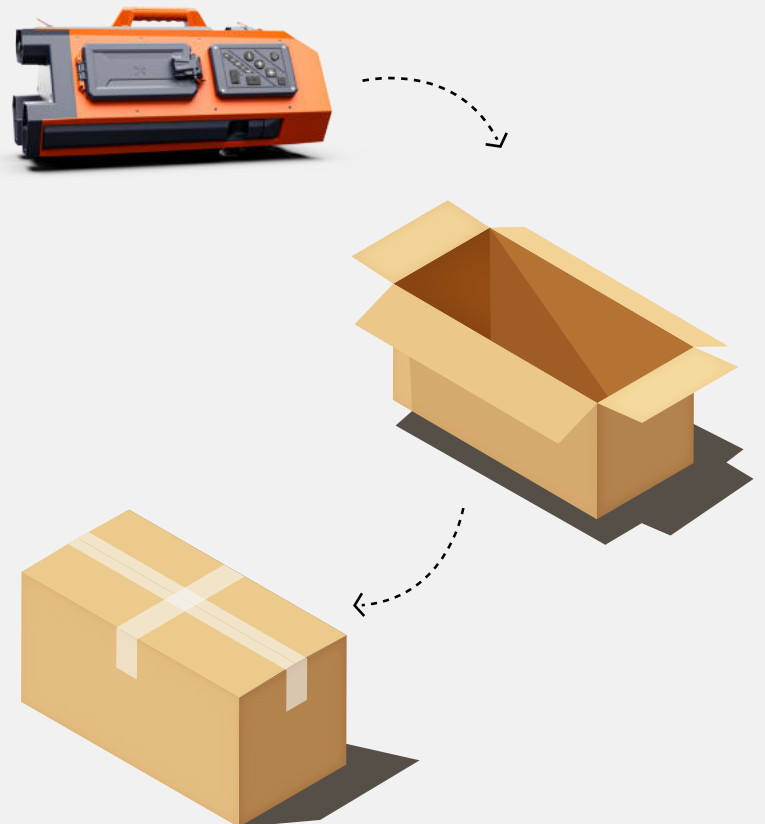

Package

Size of Carton	Gross Weight of Carton	PCS/Carton
68x37x38cm	11.5kg±5%	1