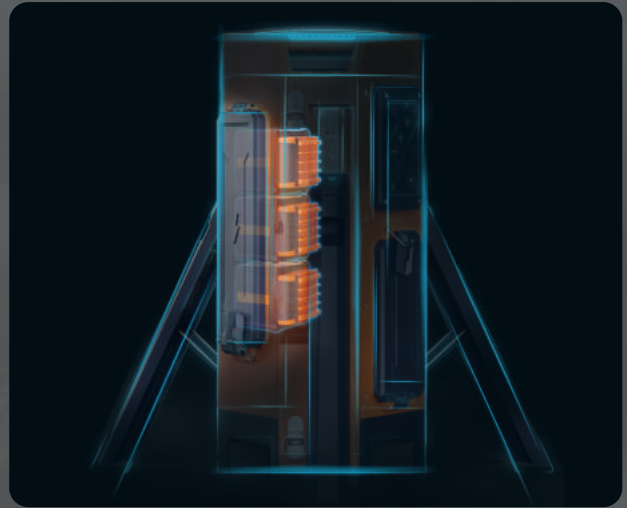

G-COMIN

Innovative LED Light Manufacturer

TL-400

Deployable portable lighting in one bespoke robust package.

Portable Light Tower

EASY TO DEPLOY

Single latch to release tripod
Deploy or fold in seconds.

Self-locking Pole

Drag & Lock at any position, contraction in one push.

360°+ up/down adjustable

In built damping mechanism for ease of adjustment to cover lighting area required.

Press down to fold the pole

Emergency

Infrastructure

10+ hours duration at full brightness.

100+ hours duration at extreme mode.

Control board

One man operation

Transportation, deployment & lighting adjustment; all you need is one operator and few seconds.

Dual handle & strap available, 10.5Kg.