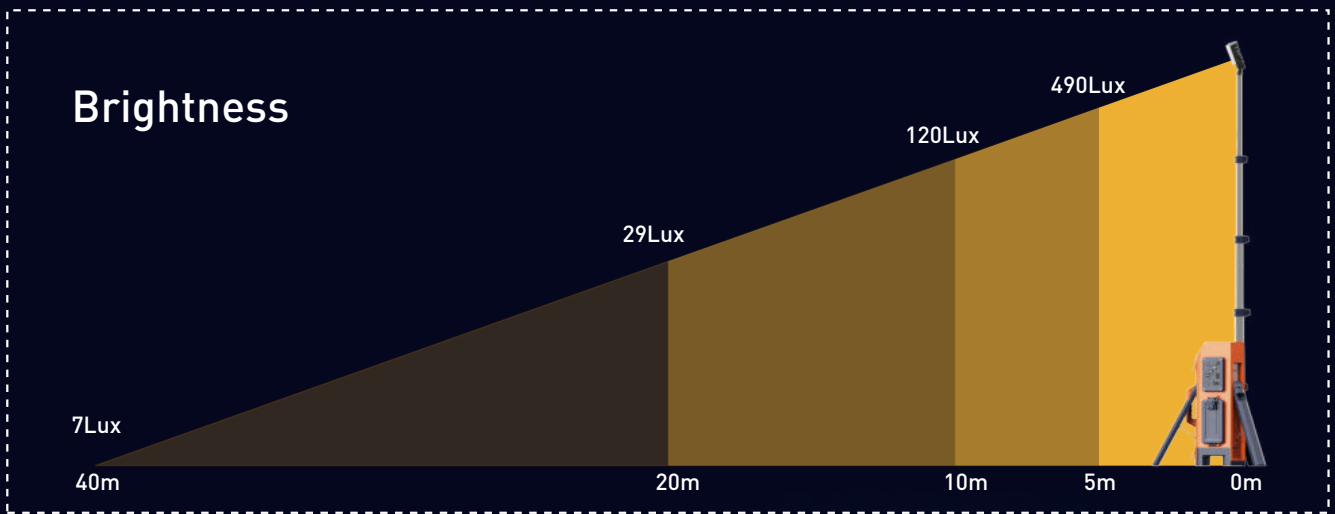

Railway

Event

Maintenance

Mining

Sport

Construction

* 'Brightness' represents the center point illuminance value of the lighting direction.

AC	0-15,000LM Stepless Dimmable	
Battery	High	8,000LM
	Medium	5,000LM
	Low	2,500LM
	Extreme	800LM