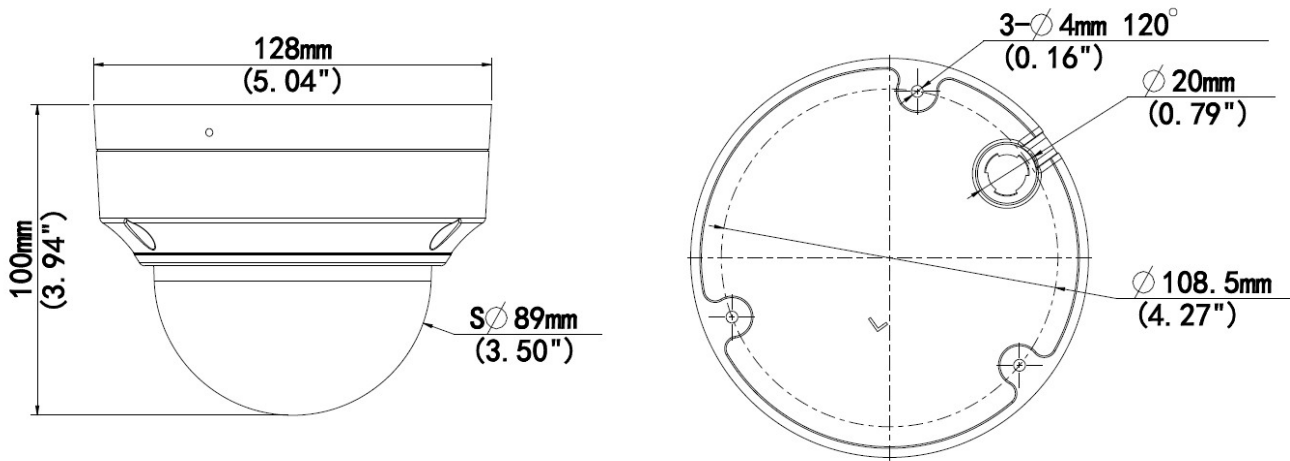

► Dimension Diagram