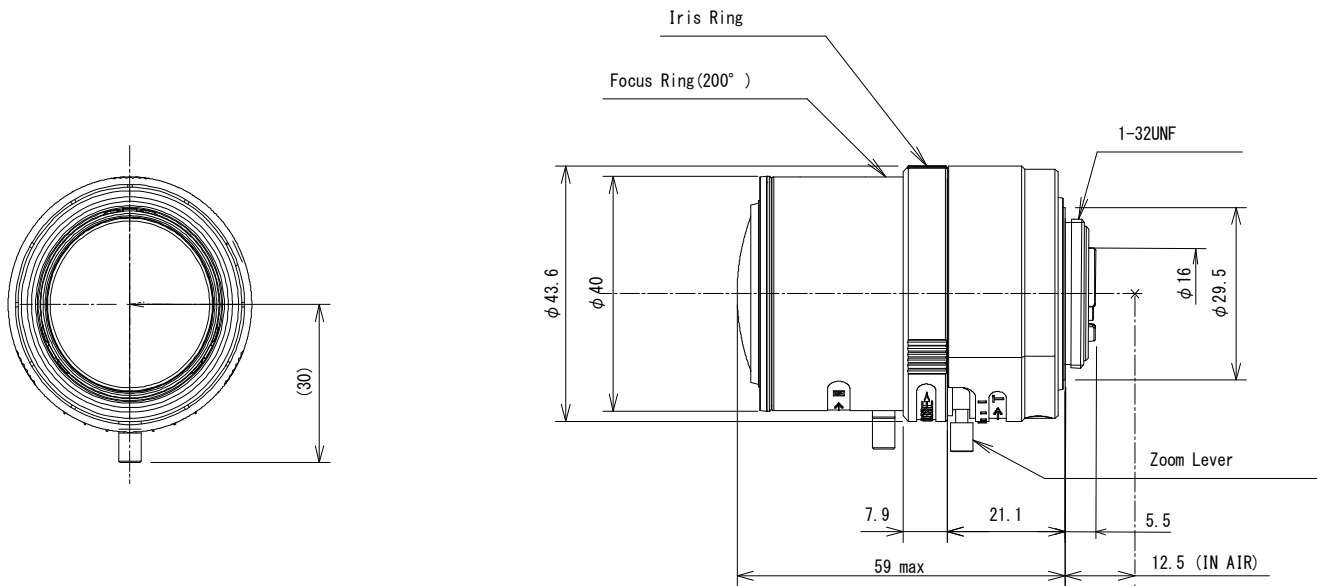

E3Z3915CS-MPWIR

**3X 3.9mm-10mm F1.5 Day & Night
for 1/1.8 type Megapixel Cameras, Vari-focal Manual Iris
CS-Mount**

Model No.		E3Z3915CS-MPWIR		Effective	Front	ϕ 25.0mm	
Focal Length		3.9mm - 10mm		Lens Aperture	Rear	ϕ 10.0mm	
Max. Aperture Ratio		1:1.5		Back Focal Length	Tele	8.5mm	
Max. Image Format		7.1mm x 5.4mm(ϕ 8.9mm)			Wide	8.5mm	
Operation Range	Iris	F1.5 - F16C		Flange Back Length		12.5mm	
	Focus	0.8m - Inf.		Mount		CS-Mount	
	Zoom	3.9mm - 10mm		Filter Size		-	
Control	Iris	Manual		Dimensions		ϕ 40 mm x 49 mm x 59 mm	
	Focus	Manual		Weight		69g	
	Zoom	Manual					
Angle of View	D	1/1.8 type	144.1° - 52.9°	1/2 type	124.8° - 47.5°	1/3 type	89.3° - 35.5°
	H		108.1° - 42.1°		96.0° - 37.9°		70.2° - 28.4°
	V		79.7° - 32.0°		70.2° - 28.4°		52.1° - 21.3°
Operating Temperature		-20°C - +60°C					

Dimensions

Unit : mm